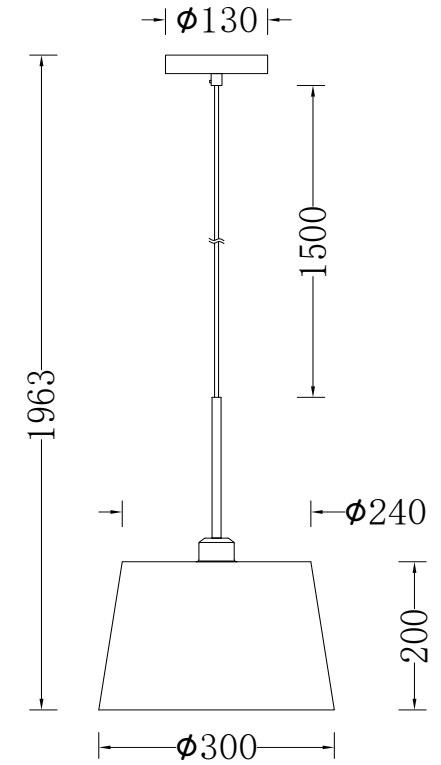

FREYA
TRADITION OF QUALITY

Instruction

FR5119PL-01BS

1 x E27 (40W)

Model: FR5119PL-01BS
Collection: Modern
Series: Sandy

Pendant Lamps