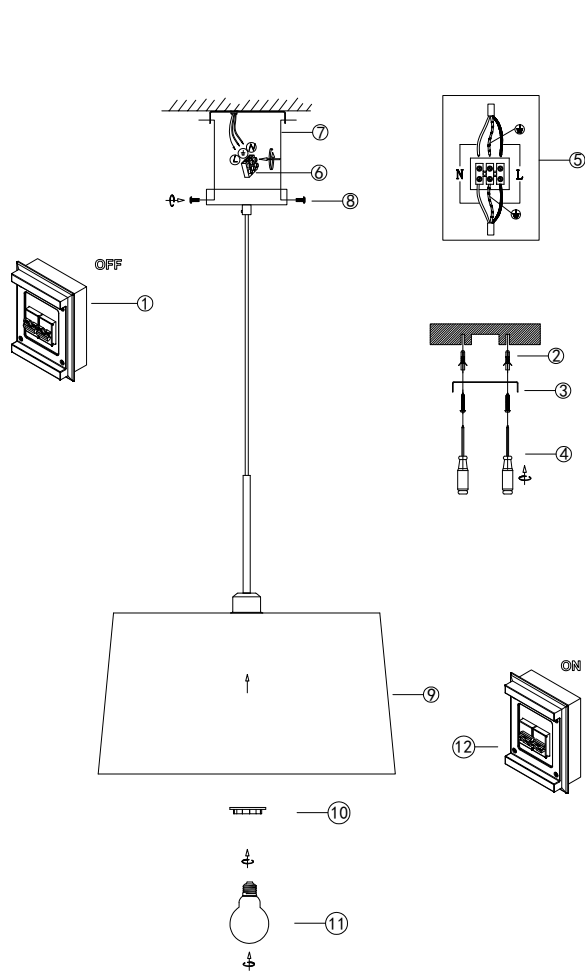

FREYA
TRADITION OF QUALITY

Instruction

FR5119PL-01BS

1 x E27 (40W)

Model: FR5119PL-01BS
Collection: Modern
Series: Sandy

Pendant Lamps