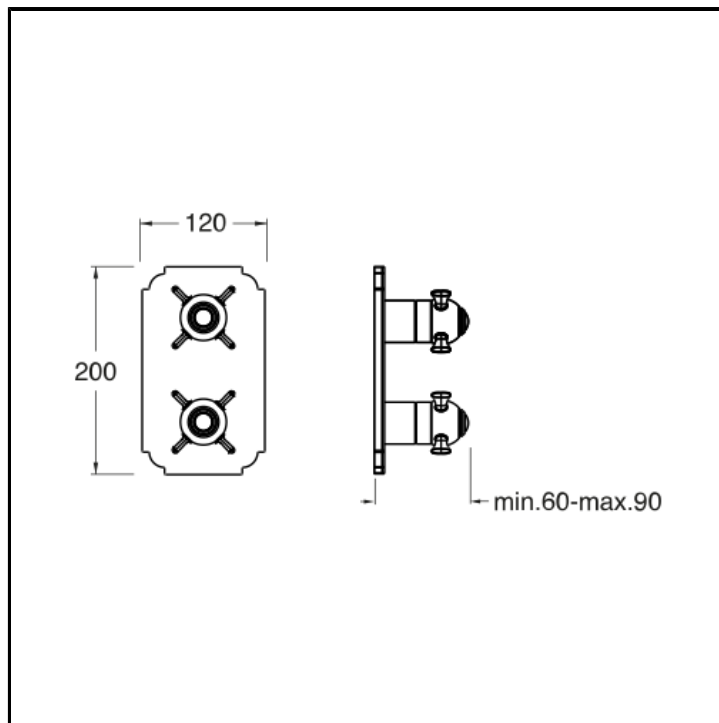

Thermostatic shower/bath mixer external parts for CRICS800 with 1 outlet shut-off valve and metal plate