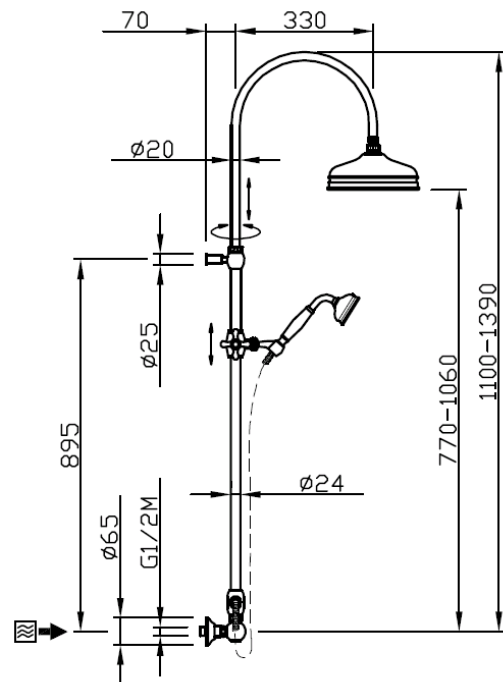

Telescopic colonial concealed

Telescopic colonial concealed
30030/ID-VO

TECHNICAL INFORMATION

Traditional telescopic and turning shower column with adjustable mounting with articulated shower holder, built-in holder and diverter. Ø310 non-liming inspectable and serviceable traditional shower head in brass/stainless steel. Brass inspectable and serviceable traditional one jet shower. Brass double spiral flexible hose cm 150. OLD BRASS

Flow rate:

? Doccia o soffione?

PICTURE

SPARE PARTS

FEATURES

Rain jet

Non-liming

adjustable telescopic shower column

TECHNICAL DRAWING

FINISHINGS