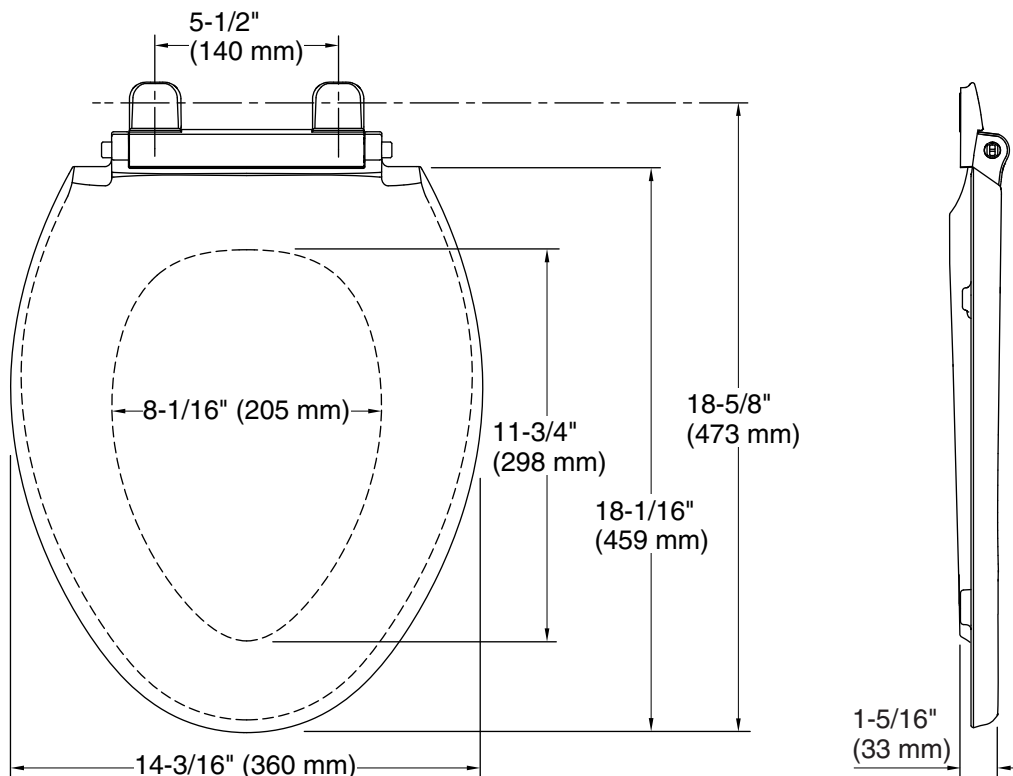

French Curve® Quiet-Close™ Elongated Toilet Seat K-4713

Features

- Quiet-Close™ prevents slamming by slowly bringing the toilet seat and lid to a gentle close.
- Grip-Tight bumpers hold seat firmly in place.
- Quick-Release™ hinges allow seat to be unlatched from toilet for easy removal and convenient cleaning; no tools required.
- Quick-Attach® hardware for fast and secure installation.
- Color-matched plastic hinges.

Color	Code	Description
	0	White
	96	Biscuit
	47	Almond
	NY	Dune
	55	Innocent Blush™
	95	Ice™ Grey
	G9	Sandbar
	33	Mexican Sand™
	K4	Cashmere
	58	Thunder™ Grey
	7	Black Black™

Technical Information

All product dimensions are nominal.

Seat shape type: Elongated

Seat front type: Closed-front

Seat-mounting holes: 5-1/2" (140 mm)

Notes

Install this product according to the installation guide.