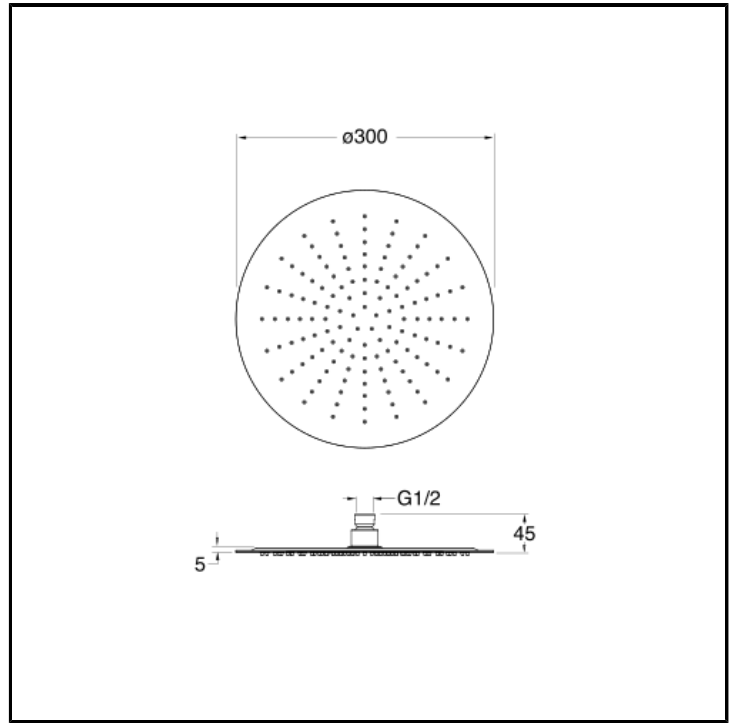

CRIPD953

CRISTINA
RUBINETTERIE

ø 30 cm SANDWICH SPECIAL anti-lime showerhead

FINITURE

- White matt
- Polished black chrome
- Brushed black chrome
- PVD polished gold brass
- PVD brushed gold brass
- Black matt
- PVD polished rose gold
- PVD brushed rose gold