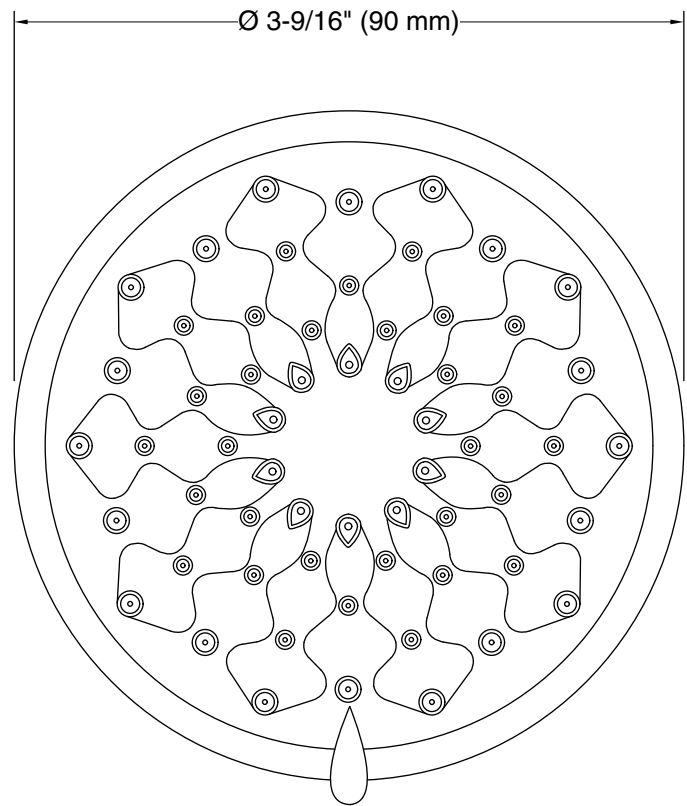

Technical Information

All product dimensions are nominal.

Showerhead/Body Spray:

Rated maximum flow: 1.75 gal/min (6.6 l/min)

Pressure: 45 psi (3.1 bar)

Notes

Install this product according to the installation instructions.