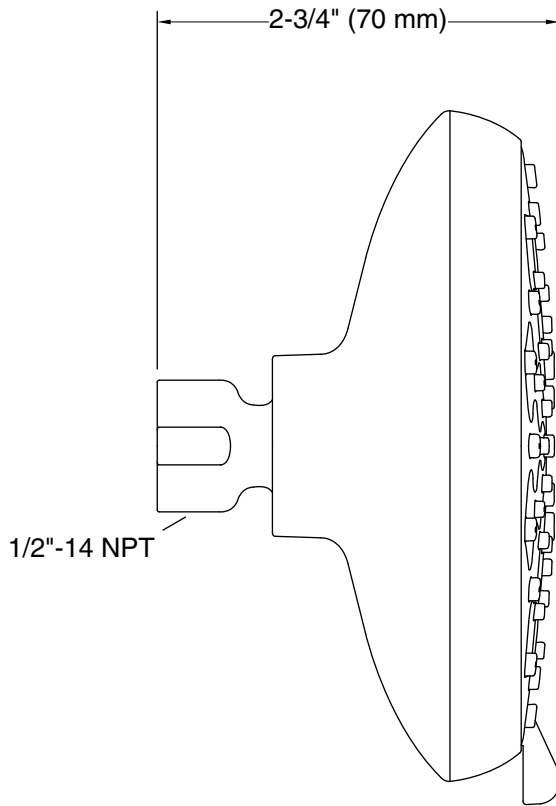

Technical Information

All product dimensions are nominal.

Showerhead/Body Spray:

Rated maximum flow: 1.75 gal/min (6.6 l/min)

Pressure: 45 psi (3.1 bar)

Notes

Install this product according to the installation instructions.