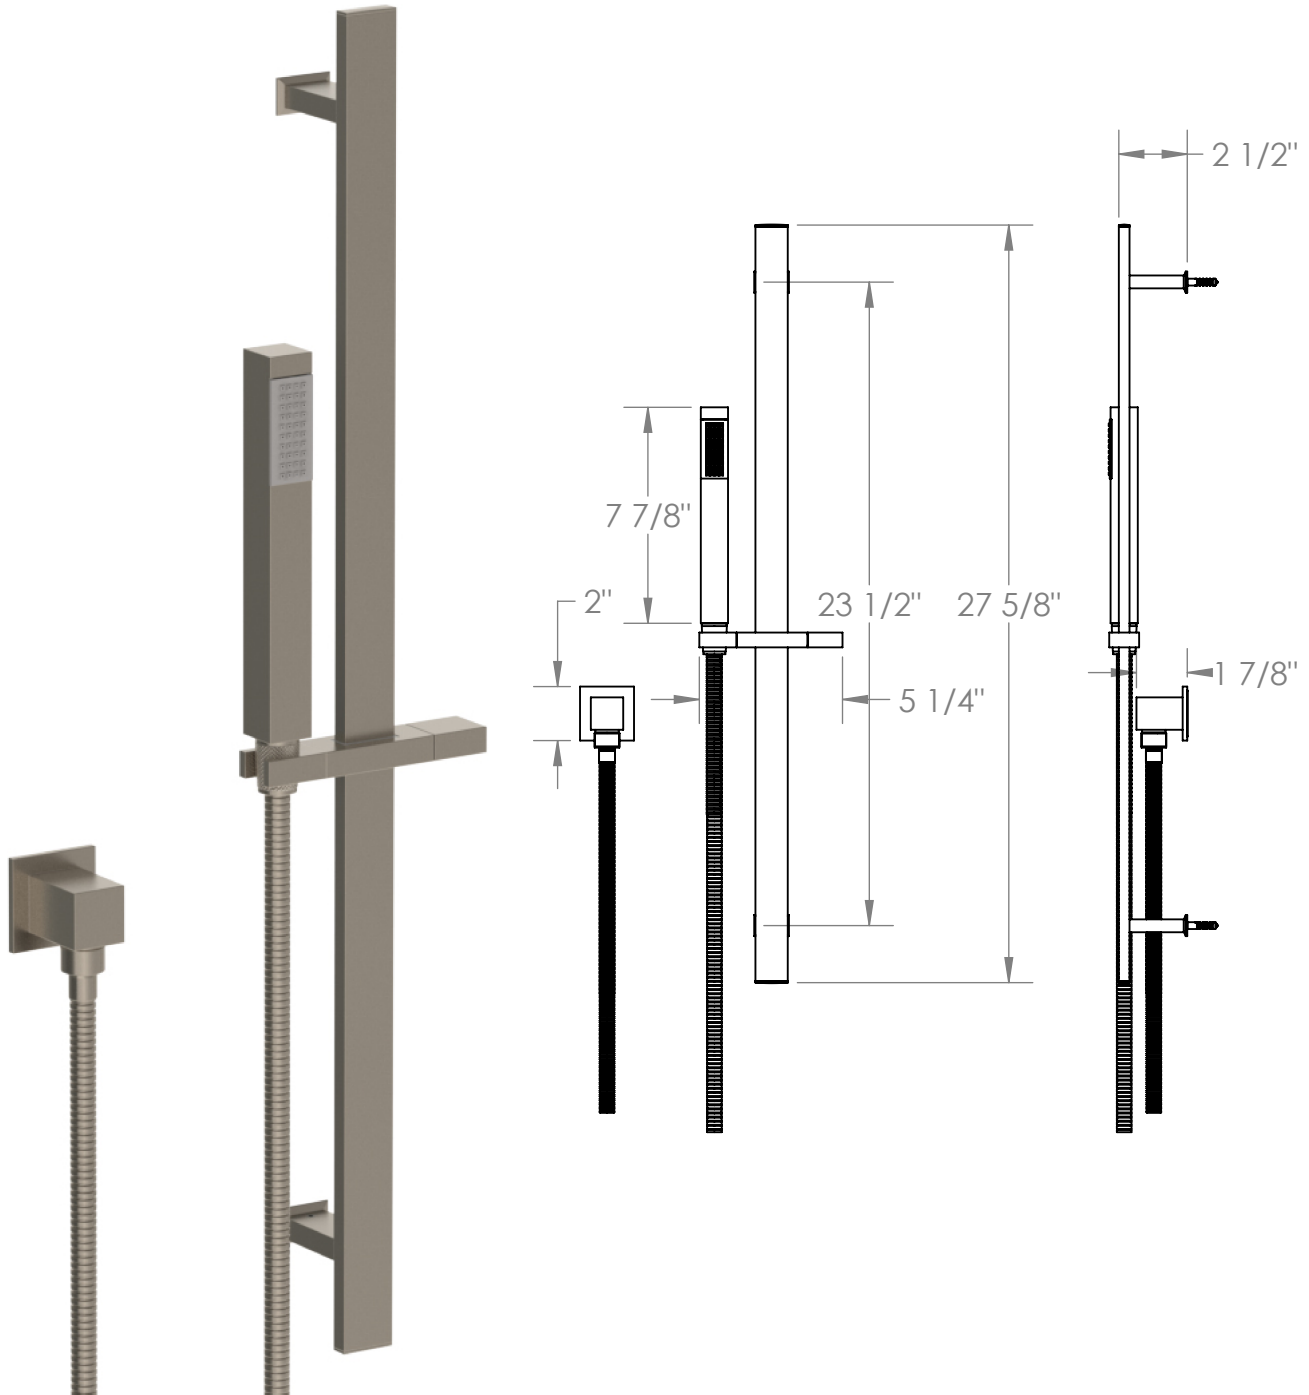

64-HSPB1

Positioning Bar Shower Kit

Flow Rate: 1.75 GPM

Meets the applicable requirements of ASME A112.18.1-2005/CSA B125.1-05, entitled "Plumbing Supply Fittings"

WATERMARK DESIGNS 8/14/2019

350 Dewitt Ave Brooklyn NY 11207 USA T 718 257 2800 F 718 257 2144 info@watermark-designs.com