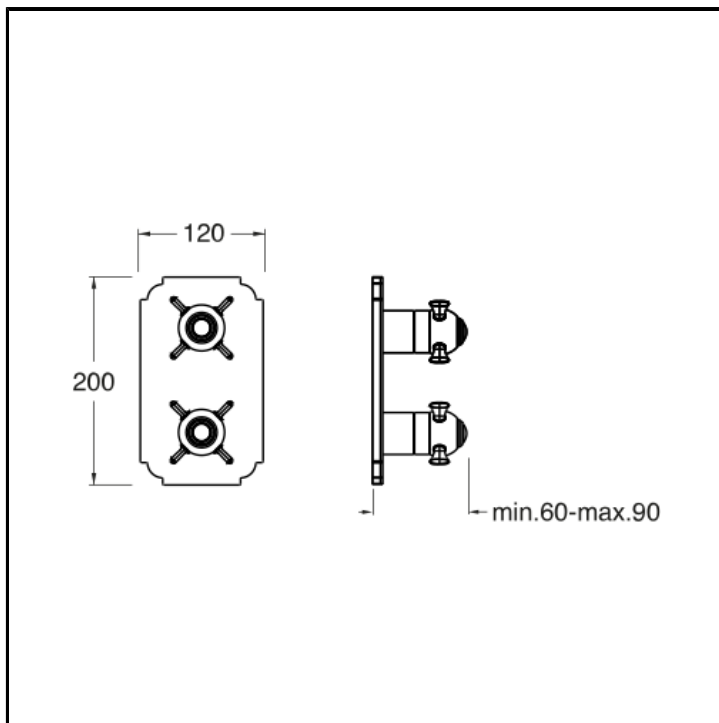

Thermostatic shower/bath mixer external parts for CRICS800 with 2 outlet shut-off valve and metal plate

FINITURE

-  Chrome
-  Brushed metallic
-  Yellow gold oro
-  PVD polished rose gold
-  PVD brushed rose gold
-  Brushed old brass

CHARACTERISTICS

-

COMMAND

- Thermostatic

INSTALLATION

- Wall

TPOLOGY

-
-