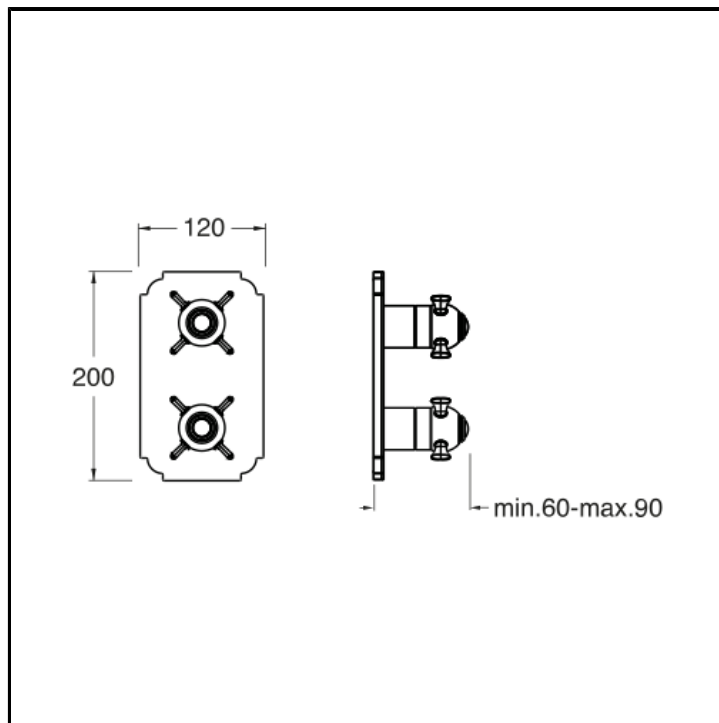

Thermostatic shower/bath mixer external parts for CRICS800 with 3 outlet shut-off valve and metal plate

FINITURE

-  Chrome
-  Brushed metallic
-  Yellow gold oro
-  PVD polished rose gold
-  PVD brushed rose gold
-  Brushed old brass

CHARACTERISTICS

-

COMMAND

- Thermostatic

INSTALLATION

- Wall

TPOLOGY

-
-