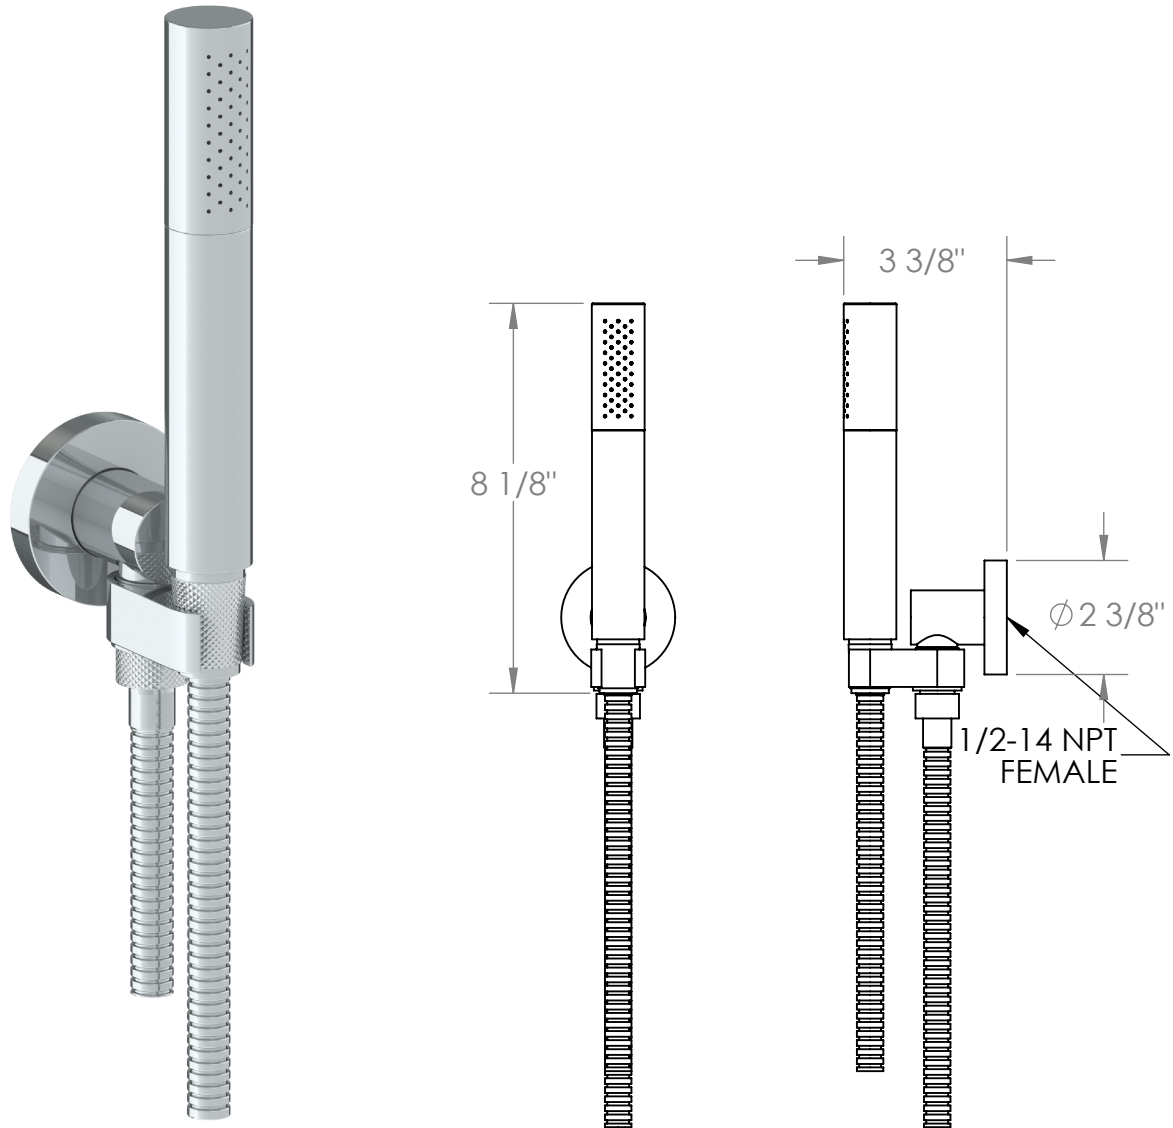

70-HSHK3-RNS4

Wall Mounted Hand Shower Set

Includes SH-TIT30 hand shower and DS-4079 hand shower hose

Flow Rate: 1.75 GPM

Meets the applicable requirements of ASME A112.18.1-2005/CSA B125.1-05, entitled "Plumbing Supply Fittings"