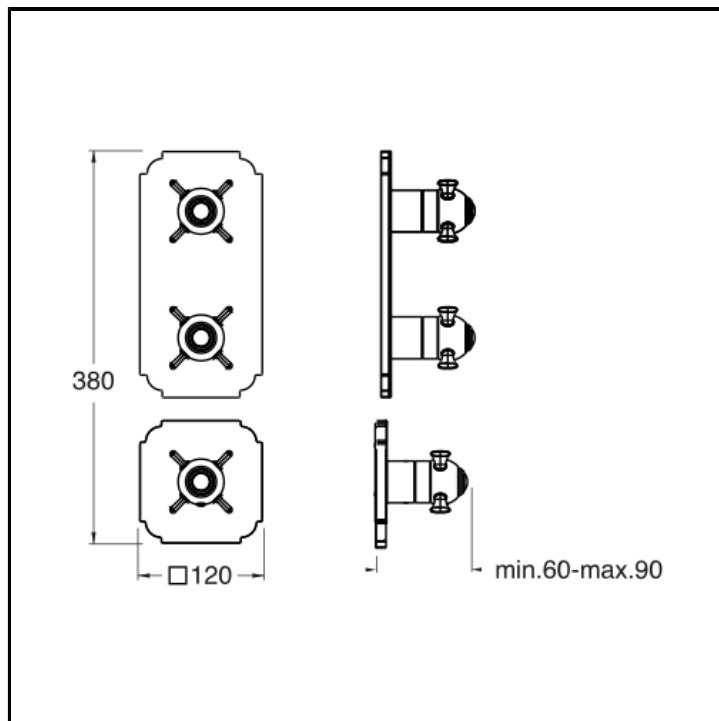

Thermostatic mixer external parts for CRICS702 with metal plate

FINITURE

-  Chrome
-  Brushed metallic
-  Yellow gold oro
-  PVD polished rose gold
-  PVD brushed rose gold

CHARACTERISTICS

-

COMMAND

- Thermostatic