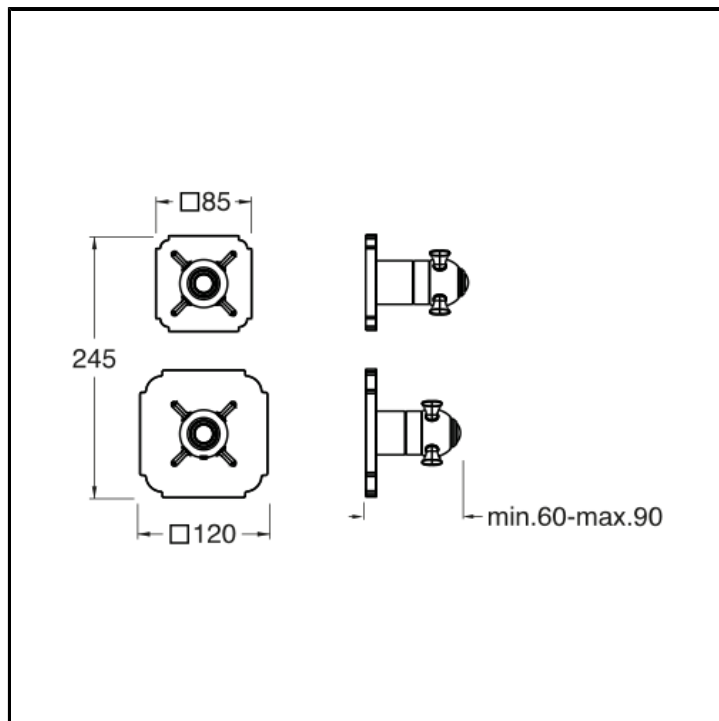

Thermostatic mixer external parts for CRICS701 with metal plate

FINITURE

-  Chrome
-  Brushed metallic
-  Yellow gold oro
-  PVD polished rose gold
-  PVD brushed rose gold
-  Brushed old brass

CHARACTERISTICS