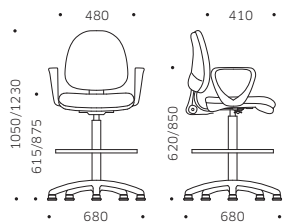

OPERATIVE TASK
LYBRA STANDARD SWIVEL CHAIR

144T ^ 144T - 143T >

OPERATIVE TASK
LYBRA STANDARD SWIVEL CHAIR

13SR

144T

143T

MODELLI PER SCRIVANIA MODELS FOR DESK

14T

MODELLI PER TAVOLO ALTO MODELS FOR HIGH DESK

MISURE E VARIANTI SIZES AND VARIANTS

135R

144T

143T

14T

CERTIFICAZIONI CERTIFICATIONS

D.L. 81/08 **EN 1335** Test by CATAS
Omologazione Ministeriale in Classe 1M