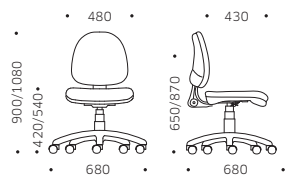

OPERATIVE TASK
LYBRA STANDARD SWIVEL CHAIR

144T ^ 144T - 143T >

OPERATIVE TASK
LYBRA STANDARD SWIVEL CHAIR

13SR

144T

143T

MODELLI PER SCRIVANIA MODELS FOR DESK

14T

MODELLI PER TAVOLO ALTO MODELS FOR HIGH DESK

MISURE E VARIANTI SIZES AND VARIANTS

135R

144T

143T

14T

CERTIFICAZIONI CERTIFICATIONS

D.L. 81/08 **EN 1335** Test by CATAS
Omologazione Ministeriale in Classe 1M