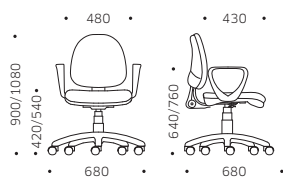

OPERATIVE TASK
LYBRA STANDARD SWIVEL CHAIR

144T ^ 144T - 143T >

OPERATIVE TASK
LYBRA STANDARD SWIVEL CHAIR

13SR

144T

143T

MODELLI PER SCRIVANIA MODELS FOR DESK

14T

MODELLI PER TAVOLO ALTO MODELS FOR HIGH DESK

MISURE E VARIANTI SIZES AND VARIANTS

135R

144T

143T

14T

CERTIFICAZIONI CERTIFICATIONS

D.L. 81/08 **EN 1335** Test by CATAS
Omologazione Ministeriale in Classe 1M