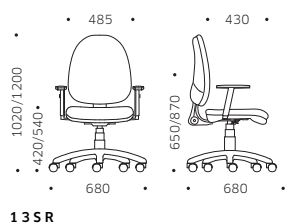

OPERATIVE TASK
LYBRA STANDARD SWIVEL CHAIR

144T ^ 144T - 143T >

OPERATIVE TASK
LYBRA STANDARD SWIVEL CHAIR

13SR

144T

143T

MODELLI PER SCRIVANIA MODELS FOR DESK

14T

MODELLI PER TAVOLO ALTO MODELS FOR HIGH DESK

MISURE E VARIANTI SIZES AND VARIANTS

135R

144T

143T

14T

CERTIFICAZIONI CERTIFICATIONS

D.L. 81/08 **EN 1335** Test by CATAS
Omologazione Ministeriale in Classe 1M