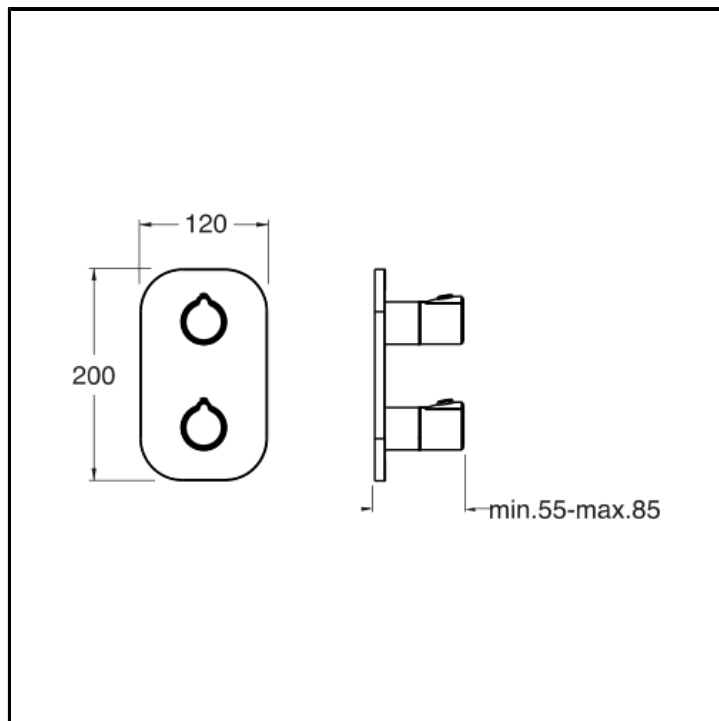

Thermostatic shower/bath mixer external parts for CRICS800 with 1 outlet shut-off valve, ABS handles and plate

FINITURE

 Chrome

CHARACTERISTICS

-

COMMAND

- Thermostatic

INSTALLATION