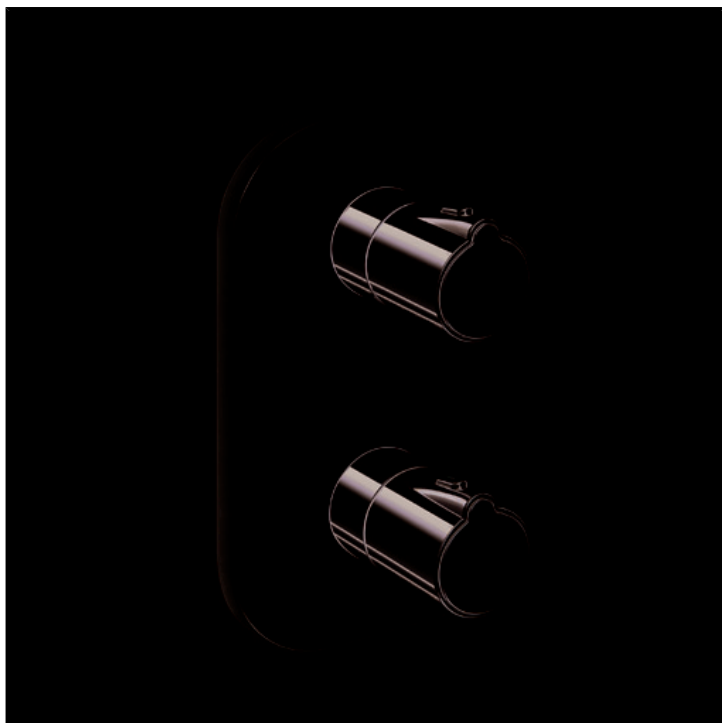

Thermostatic shower/bath mixer external parts for CRICS800 with 1 outlet shut-off valve, ABS handles and plate

FINITURE

 Chrome

CHARACTERISTICS

-

COMMAND

- Thermostatic

INSTALLATION