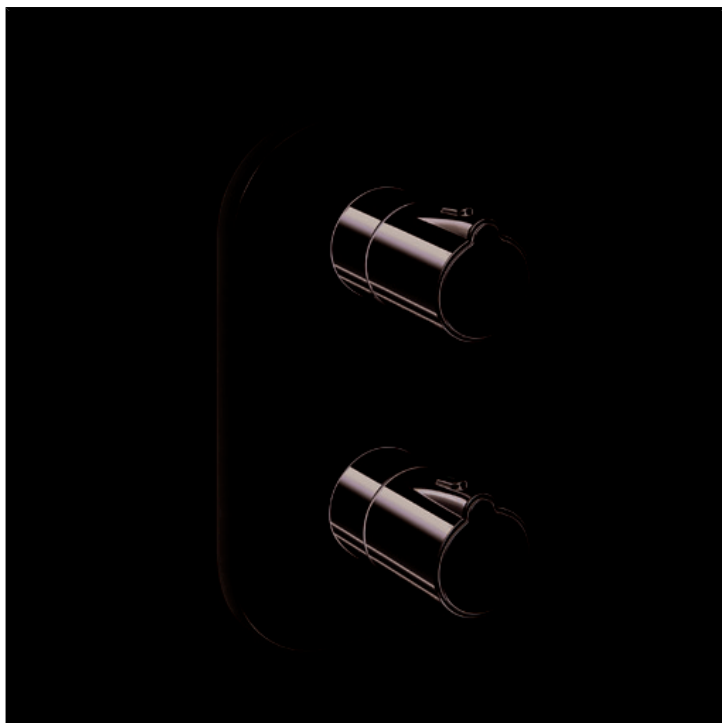

Thermostatic shower/bath mixer external parts for CRICS800 with 2 outlet shut-off valve, ABS handles and plate

FINITURE

 Chrome

CHARACTERISTICS

-

COMMAND

- Thermostatic

INSTALLATION