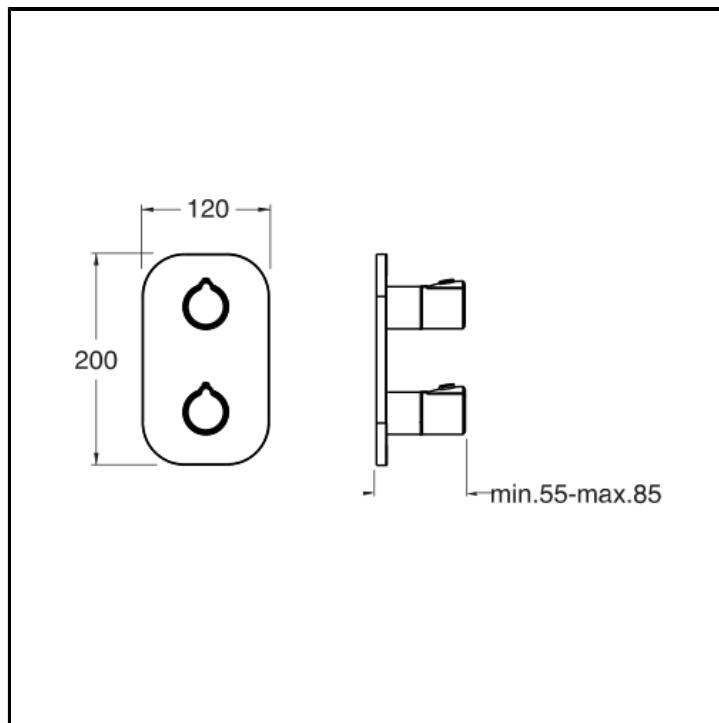

Thermostatic shower/bath mixer external parts for CRICS800 with 2 outlet shut-off valve, ABS handles and plate

FINITURE

 Chrome

CHARACTERISTICS

-

COMMAND

- Thermostatic

INSTALLATION