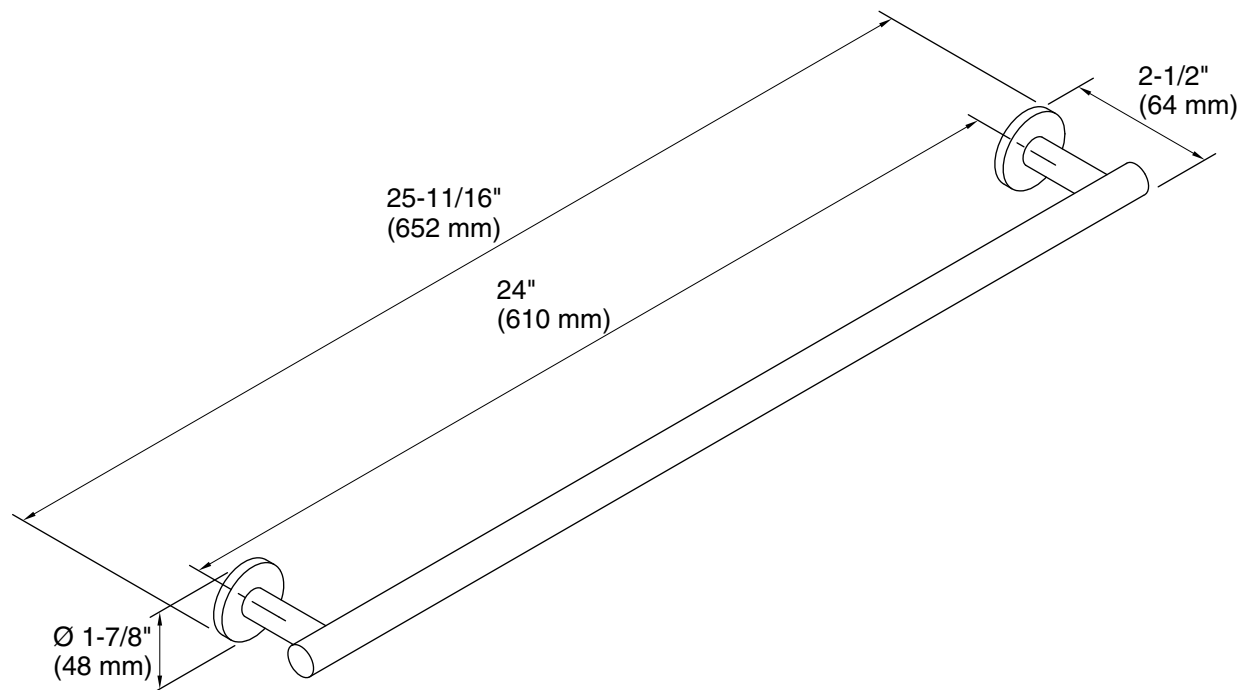

SN	Vibrant® Polished Nickel
----	--------------------------

BN	Vibrant® Brushed Nickel
----	-------------------------

Technical Information

All product dimensions are nominal.

Material: Brass

Notes

Install this product according to the installation guide.