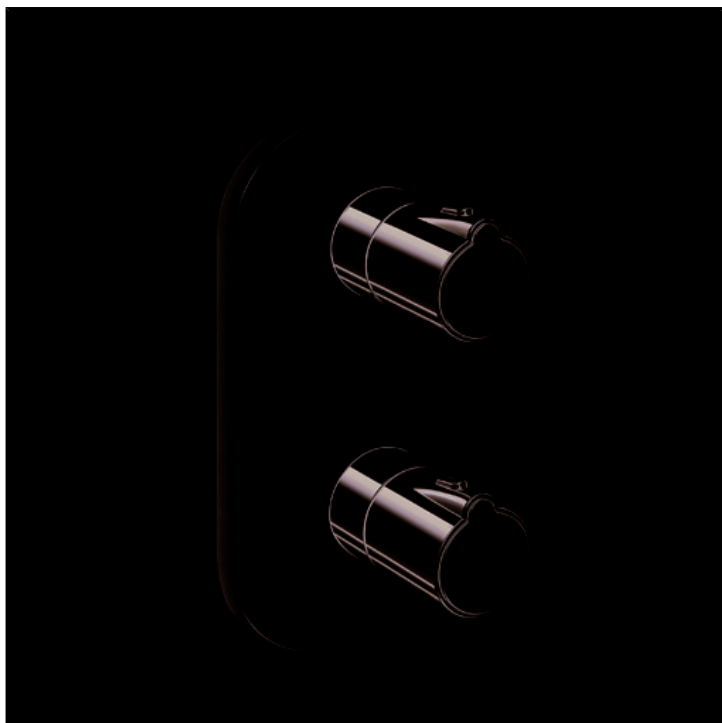

Thermostatic shower/bath mixer external parts for CRICS800 with 3 outlet shut-off valve, ABS handles and plate

FINITURE

 Chrome

CHARACTERISTICS

-

COMMAND

- Thermostatic

INSTALLATION