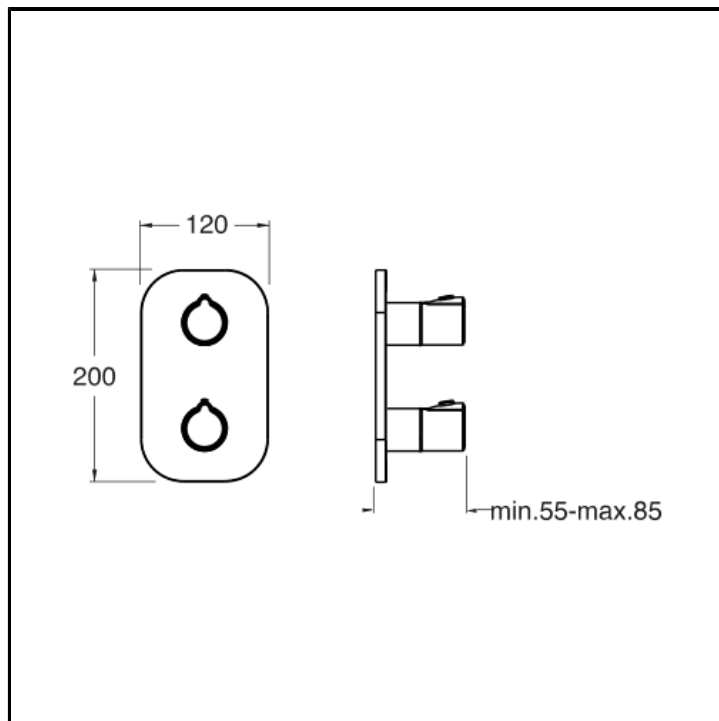

Thermostatic shower/bath mixer external parts for CRICS800 with 3 outlet shut-off valve, ABS handles and plate

FINITURE

 Chrome

CHARACTERISTICS

-

COMMAND

- Thermostatic

INSTALLATION