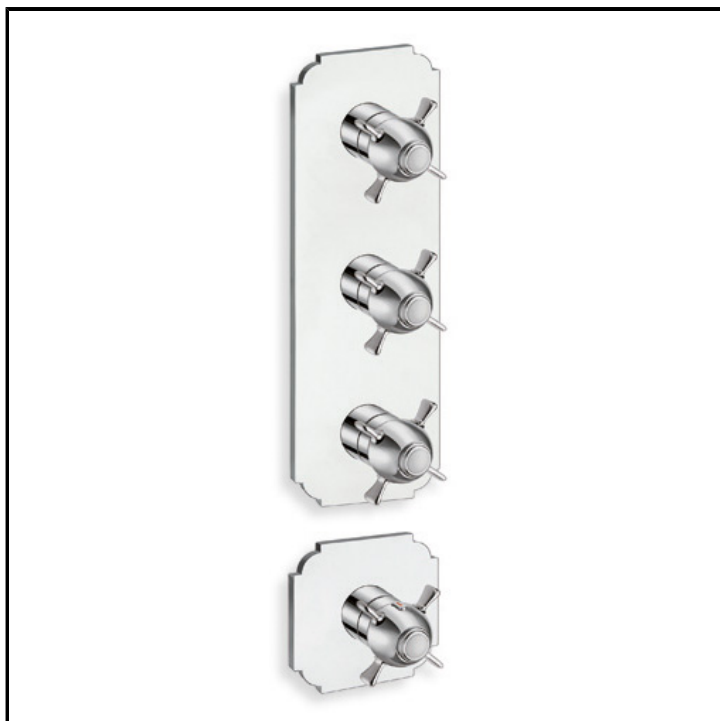

Thermostatic mixer external parts for CRICS703 with metal plate

FINITURE

-  Chrome
-  Brushed metallic
-  Yellow gold oro
-  PVD polished rose gold
-  PVD brushed rose gold

CHARACTERISTICS

-

COMMAND

- Thermostatic

INSTALLATION

- Wall

TPOLOGY

-
-

ENVIRONMENT

- Bathroom