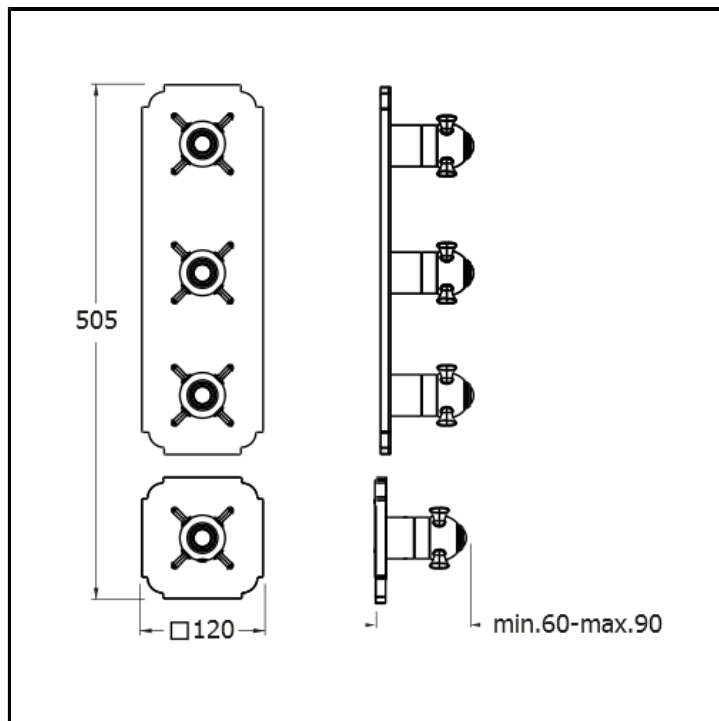

Thermostatic mixer external parts for CRICS703 with metal plate

FINITURE

-  Chrome
-  Brushed metallic
-  Yellow gold oro
-  PVD polished rose gold
-  PVD brushed rose gold

CHARACTERISTICS

-

COMMAND

- Thermostatic