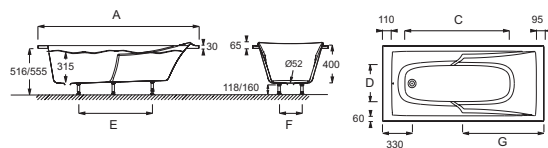

E60902

Collection: CORVETTE

Finish*:

00 - White

Main features:

Features

- DIMENSIONS: 170 x 70 cm
- MATERIAL: Acrylic
- VOLUME (L): 150/80
- FOOT HEIGHT: 118/160
- FEET: Supplied
- WASTE : Not supplied
- BATH WELL LENGTH: 106.7 cm
- TWO-PERSON BATH: No
- GUARANTEE: 10 years
- WEIGHT: 14.8 kg
- INSTALLATION TYPE: Drop-in
- SHAPE: Rectangular
- WASTE DIAMETER: 5,2 cm
- STEP: Not supplied
- OPTIONAL COORDINATING PANEL: Yes
- BATH WELL WIDTH: 28 cm
- CAN BE EQUIPPED WITH A WHIRLPOOL SYSTEM: No
- SUPPLIED WITH: Adjustable Quick clip feet

Technical drawing

Mm	E60900	E60905	E60901	E60902	E60903	E60904
A	1798 ±1	1698 ±1	1697 ±1	1700 ±1	1600 ±1	1500 ±1
B	804 ±1	800 ±1	753 ±1	705 ±1	702 ±1	702 ±1
C	1167	1067	1067	1067	954	954
D	380	380	330	280	280	280
E	750	750	700	700	650	600
F	200	200	140	140	140	140
G	900	850	850	850	800	750

Product Specification: Drop-in bath 170 x 70 cm. E60902. Collection: CORVETTE. DIMENSIONS: 170 x 70 cm. WEIGHT: 14.8 kg. MATERIAL: Acrylic. INSTALLATION TYPE: Drop-in. VOLUME (L): 150/80. SHAPE: Rectangular. FOOT HEIGHT: 118/160. WASTE DIAMETER: 5,2 cm. FEET: Supplied. STEP: Not supplied. WASTE : Not supplied. OPTIONAL COORDINATING PANEL: Yes. BATH WELL LENGTH: 106.7 cm. BATH WELL WIDTH: 28 cm. TWO-PERSON BATH: No. CAN BE EQUIPPED WITH A WHIRLPOOL SYSTEM: No. GUARANTEE: 10 years. SUPPLIED WITH: Adjustable Quick clip feet.