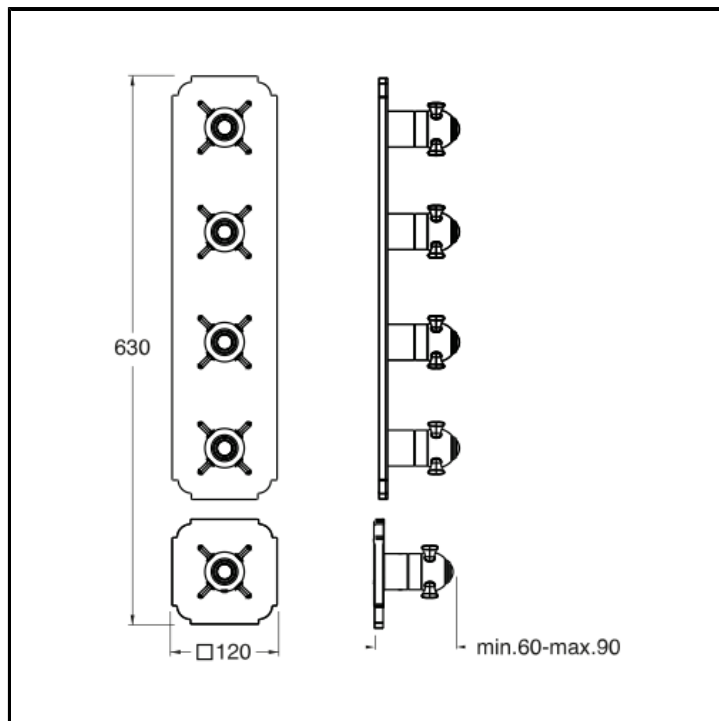

Thermostatic mixer external parts for CRICS704 with metal plate