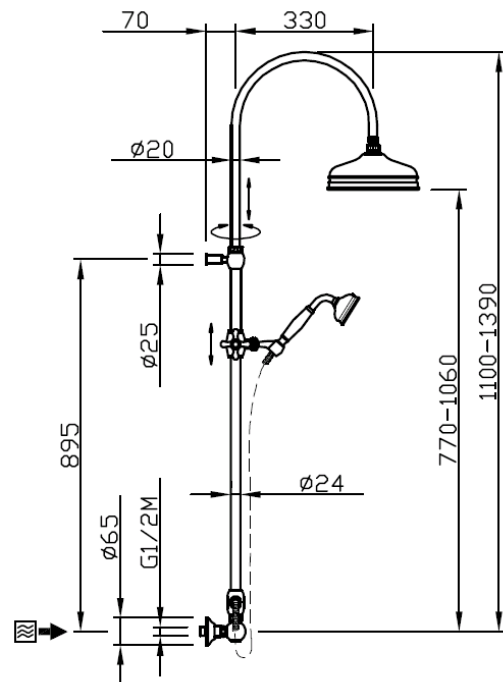

Telescopic colonial concealed

Telescopic colonial concealed
30030/ID-VR

TECHNICAL INFORMATION

Traditional telescopic and turning shower column with adjustable mounting with articulated shower holder, built-in holder and diverter. Ø310 non-liming inspectable and serviceable traditional shower head in brass/stainless steel. Brass inspectable and serviceable traditional one jet shower. Brass double spiral flexible hose cm 150. OLD COPPER

Flow rate:

? Doccia o soffione?

PICTURE

SPARE PARTS

FEATURES

Rain jet

Non-liming

adjustable
telescopic shower
column

TECHNICAL DRAWING

FINISHINGS