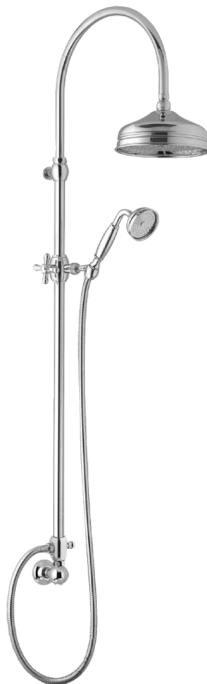

Telescopic colonial concealed

Telescopic colonial concealed
30030/ID-VR

TECHNICAL INFORMATION

Traditional telescopic and turning shower column with adjustable mounting with articulated shower holder, built-in holder and diverter. Ø310 non-liming inspectable and serviceable traditional shower head in brass/stainless steel. Brass inspectable and serviceable traditional one jet shower. Brass double spiral flexible hose cm 150. OLD COPPER

Flow rate:

? Doccia o soffione?

PICTURE

SPARE PARTS

FEATURES

Rain jet

Non-liming

adjustable
telescopic shower
column