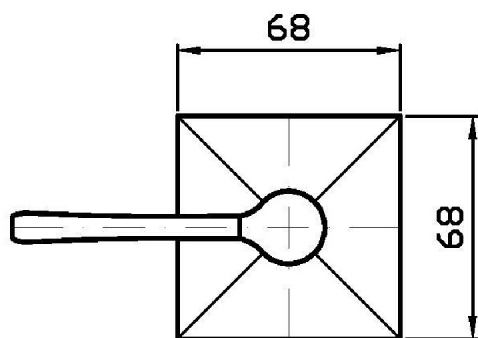

## BELLAGIO

ZB2738

Disegno Complessivo / Overall Drawing

### ZB2738 Pesì e Misure / Weights and Sizes

Peso ( Kg ) Weight ( lb )	1,86 ( Kg )	4,10 ( lb )
Volume test ( dc3 ) - ( in3 )	11,01 ( dc3 )	671,87 ( in3 )
h ( mm ) - ( in )	90,00 ( mm )	3,54 ( in )
L1 ( mm ) - ( in )	335,00 ( mm )	13,19 ( in )
L2 ( mm ) - ( in )	365,00 ( mm )	14,37 ( in )