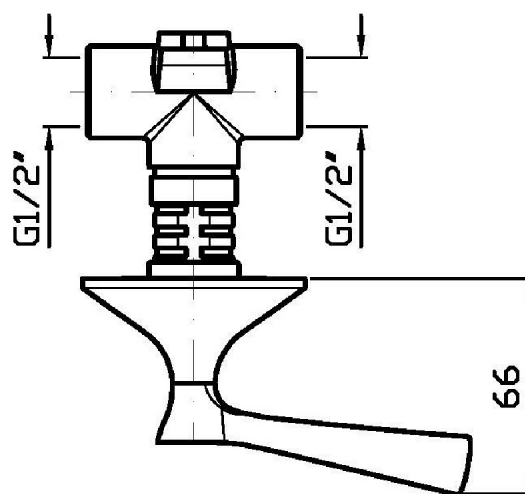

## BELLAGIO

ZB2738

Disegno Complessivo / Overall Drawing

### ZB2738 Pesì e Misure / Weights and Sizes

Peso ( Kg ) Weight ( lb )	1,86 ( Kg )	4,10 ( lb )
Volume test ( dc3 ) - ( in3 )	11,01 ( dc3 )	671,87 ( in3 )
h ( mm ) - ( in )	90,00 ( mm )	3,54 ( in )
L1 ( mm ) - ( in )	335,00 ( mm )	13,19 ( in )
L2 ( mm ) - ( in )	365,00 ( mm )	14,37 ( in )