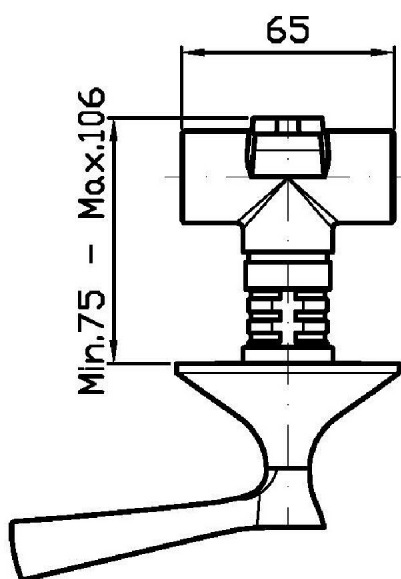

## BELLAGIO

ZB2738

Disegno Complessivo / Overall Drawing

### ZB2738 Pesì e Misure / Weights and Sizes

Peso ( Kg ) Weight ( lb )	1,86 ( Kg )	4,10 ( lb )
Volume test ( dc3 ) - ( in3 )	11,01 ( dc3 )	671,87 ( in3 )
h ( mm ) - ( in )	90,00 ( mm )	3,54 ( in )
L1 ( mm ) - ( in )	335,00 ( mm )	13,19 ( in )
L2 ( mm ) - ( in )	365,00 ( mm )	14,37 ( in )