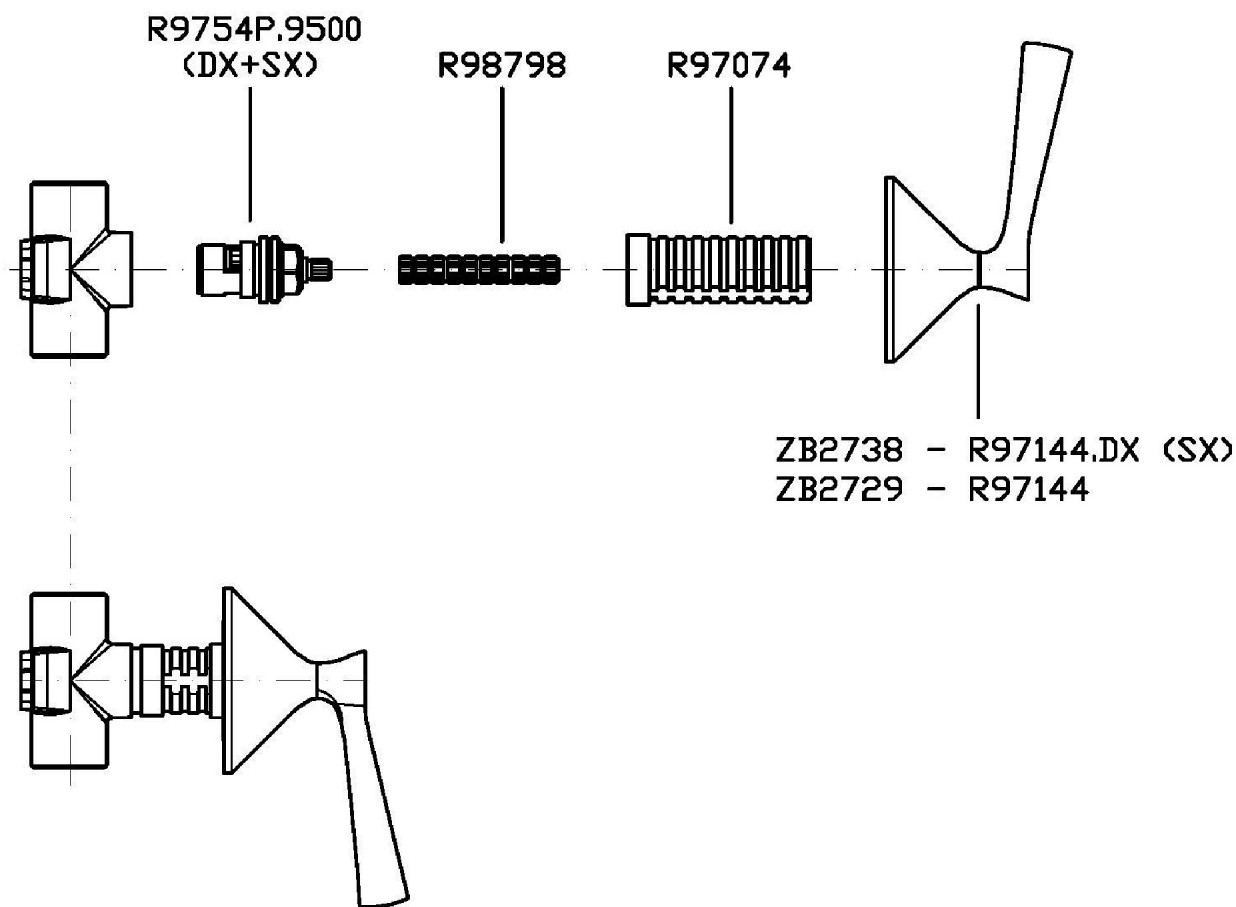

BELLAGIO

ZB2738

Esplosi / Exploded