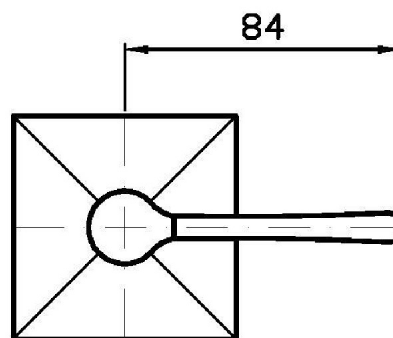

## BELLAGIO

ZB2738

Disegno Complessivo / Overall Drawing

### ZB2738 Pesì e Misure / Weights and Sizes

Peso ( Kg ) Weight ( lb )	1,86 ( Kg )	4,10 ( lb )
Volume test ( dc3 ) - ( in3 )	11,01 ( dc3 )	671,87 ( in3 )
h ( mm ) - ( in )	90,00 ( mm )	3,54 ( in )
L1 ( mm ) - ( in )	335,00 ( mm )	13,19 ( in )
L2 ( mm ) - ( in )	365,00 ( mm )	14,37 ( in )