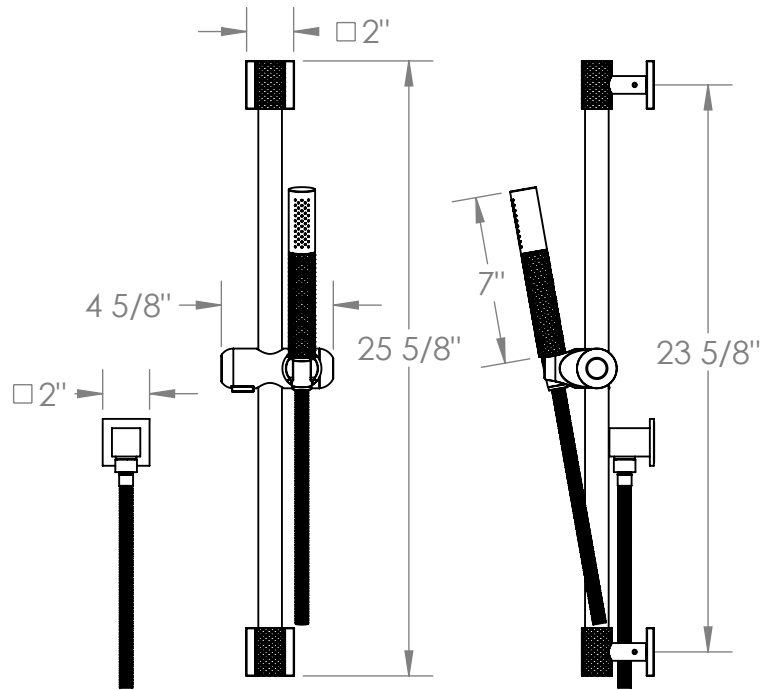

71-HSPB1-LLO6

Wall Mounted Positioning Bar Shower Kit
Includes Hand Shower and 69" Hose
Flow Rate: 1.75 GPM

Meets the applicable requirements of ASME A112.18.1-2005/CSA B125.1-05, entitled "Plumbing Supply Fittings"