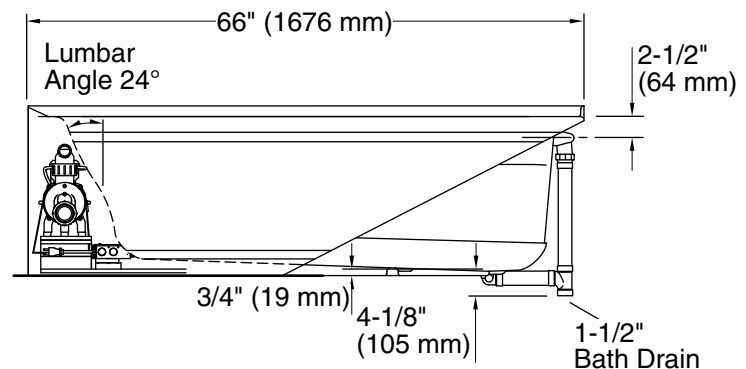

No change in measurements if connected with drain illustrated. (K-7272)

Required Electrical Service

One dedicated circuit required, protected with Class A Ground-Fault Circuit-Interrupter (GFCI). Outside North America, this device may be known as a Residual Current Device (RCD).

Pump, Heated 120 V, 15 A, 60 Hz
Surface:

Technical Information

All product dimensions are nominal.

Installation: Three-wall alcove
Drain location: Right
Basin area, bottom: 50-3/8" x 19-5/8" (1280 mm x 498 mm)
Basin area, top: 57-5/16" x 24-1/16" (1456 mm x 611 mm)
Weight: 130 lbs (59 kg)
Minimum floor load: 48.1 lbs/ft² (234.8 kg/m²)
Water depth: 15-5/16" (389 mm)
Water capacity: 66 gal (249.8 L)
Electrical component rating: Pump: 120 V, 7 A, 60 Hz
Heated Surface: 120 V, 0.5 A, 60 Hz, 65 W
Pump speed: Single
Minimum flat for door: 2-3/16" (55 mm)

Notes

Measure your actual product for rough-in details. Install this product according to the installation instructions.

The hot water supply should be 70% of the capacity of the bath or greater. Installations will vary.

ADA compliant when installed to the specific requirements of these regulations.