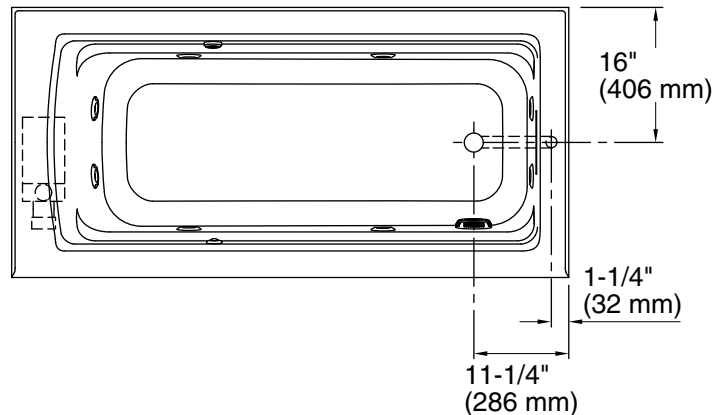

No change in measurements if connected with drain illustrated. (K-7272)

Required Electrical Service

One dedicated circuit required, protected with Class A Ground-Fault Circuit-Interrupter (GFCI). Outside North America, this device may be known as a Residual Current Device (RCD).

Pump, Heated 120 V, 15 A, 60 Hz
Surface:

Technical Information

All product dimensions are nominal.

Installation: Three-wall alcove
Drain location: Right
Basin area, bottom: 50-3/8" x 19-5/8" (1280 mm x 498 mm)
Basin area, top: 57-5/16" x 24-1/16" (1456 mm x 611 mm)
Weight: 130 lbs (59 kg)
Minimum floor load: 48.1 lbs/ft² (234.8 kg/m²)
Water depth: 15-5/16" (389 mm)
Water capacity: 66 gal (249.8 L)
Electrical component rating: Pump: 120 V, 7 A, 60 Hz
Heated Surface: 120 V, 0.5 A, 60 Hz, 65 W
Pump speed: Single
Minimum flat for door: 2-3/16" (55 mm)

Notes

Measure your actual product for rough-in details. Install this product according to the installation instructions.

The hot water supply should be 70% of the capacity of the bath or greater. Installations will vary.

ADA compliant when installed to the specific requirements of these regulations.