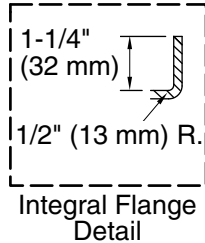

No change in measurements if connected with drain illustrated. (K-7272)

Required Electrical Service

One dedicated circuit required, protected with Class A Ground-Fault Circuit-Interrupter (GFCI). Outside North America, this device may be known as a Residual Current Device (RCD).

Pump, Heated 120 V, 15 A, 60 Hz
Surface:

Technical Information

All product dimensions are nominal.

Installation: Three-wall alcove
Drain location: Right
Basin area, bottom: 50-3/8" x 19-5/8" (1280 mm x 498 mm)
Basin area, top: 57-5/16" x 24-1/16" (1456 mm x 611 mm)
Weight: 130 lbs (59 kg)
Minimum floor load: 48.1 lbs/ft² (234.8 kg/m²)
Water depth: 15-5/16" (389 mm)
Water capacity: 66 gal (249.8 L)
Electrical component rating: Pump: 120 V, 7 A, 60 Hz
Heated Surface: 120 V, 0.5 A, 60 Hz, 65 W
Pump speed: Single
Minimum flat for door: 2-3/16" (55 mm)

Notes

Measure your actual product for rough-in details. Install this product according to the installation instructions.

The hot water supply should be 70% of the capacity of the bath or greater. Installations will vary.

ADA compliant when installed to the specific requirements of these regulations.