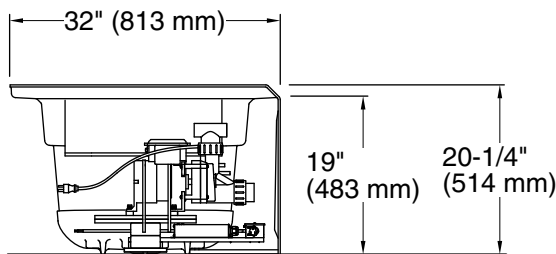

No change in measurements if connected with drain illustrated. (K-7272)

Required Electrical Service

One dedicated circuit required, protected with Class A Ground-Fault Circuit-Interrupter (GFCI). Outside North America, this device may be known as a Residual Current Device (RCD).

Pump, Heated 120 V, 15 A, 60 Hz
Surface:

Technical Information

All product dimensions are nominal.

Installation: Three-wall alcove
Drain location: Right
Basin area, bottom: 50-3/8" x 19-5/8" (1280 mm x 498 mm)
Basin area, top: 57-5/16" x 24-1/16" (1456 mm x 611 mm)
Weight: 130 lbs (59 kg)
Minimum floor load: 48.1 lbs/ft² (234.8 kg/m²)
Water depth: 15-5/16" (389 mm)
Water capacity: 66 gal (249.8 L)
Electrical component rating: Pump: 120 V, 7 A, 60 Hz
Heated Surface: 120 V, 0.5 A, 60 Hz, 65 W
Pump speed: Single
Minimum flat for door: 2-3/16" (55 mm)

Notes

Measure your actual product for rough-in details. Install this product according to the installation instructions.

The hot water supply should be 70% of the capacity of the bath or greater. Installations will vary.

ADA compliant when installed to the specific requirements of these regulations.