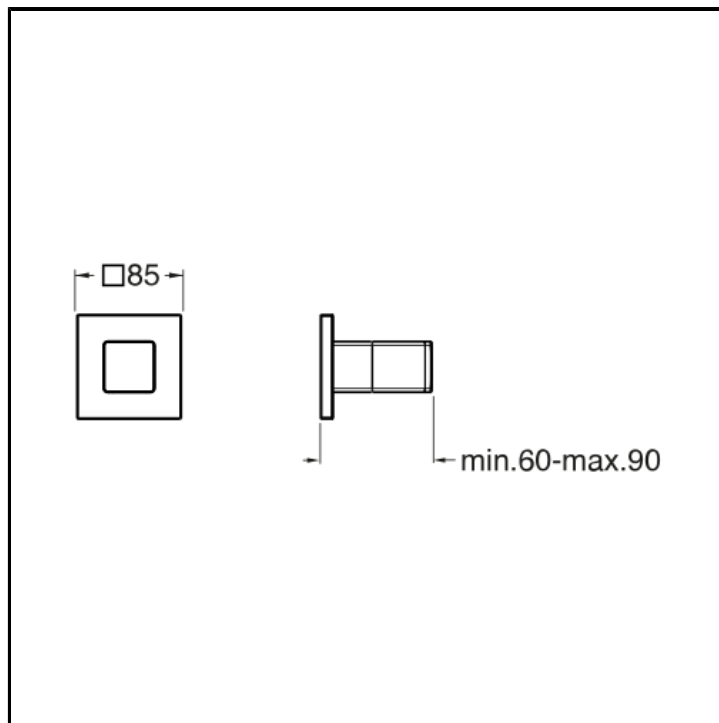

Shut-off tap external parts for CRICS710 - CRICS750 with metal plate

FINITURE

-  White matt
-  Chrome
-  Polished black chrome
-  Brushed black chrome
-  Polished metallic
-  Brushed metallic
-  Black matt
-  PVD polished rose gold
-  PVD brushed rose gold

CHARACTERISTICS

-

COMMAND

- Thermostatic

INSTALLATION

- Wall

TPOLOGY

-