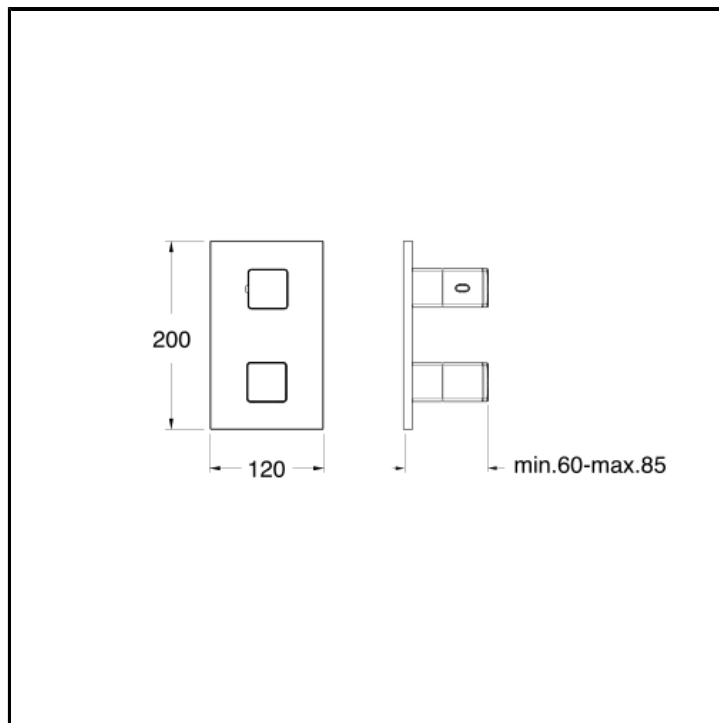

Thermostatic shower/bath mixer external parts for CRICS800 with 1 outlet shut-off valve and metal plate

FINITURE

- White matt
- Chrome
- Polished black chrome
- Brushed black chrome
- Polished metallic
- Brushed metallic
- Black matt
- PVD polished rose gold
- PVD brushed rose gold

CHARACTERISTICS

-

COMMAND

- Thermostatic

INSTALLATION

- Wall

TPOLOGY

-
-