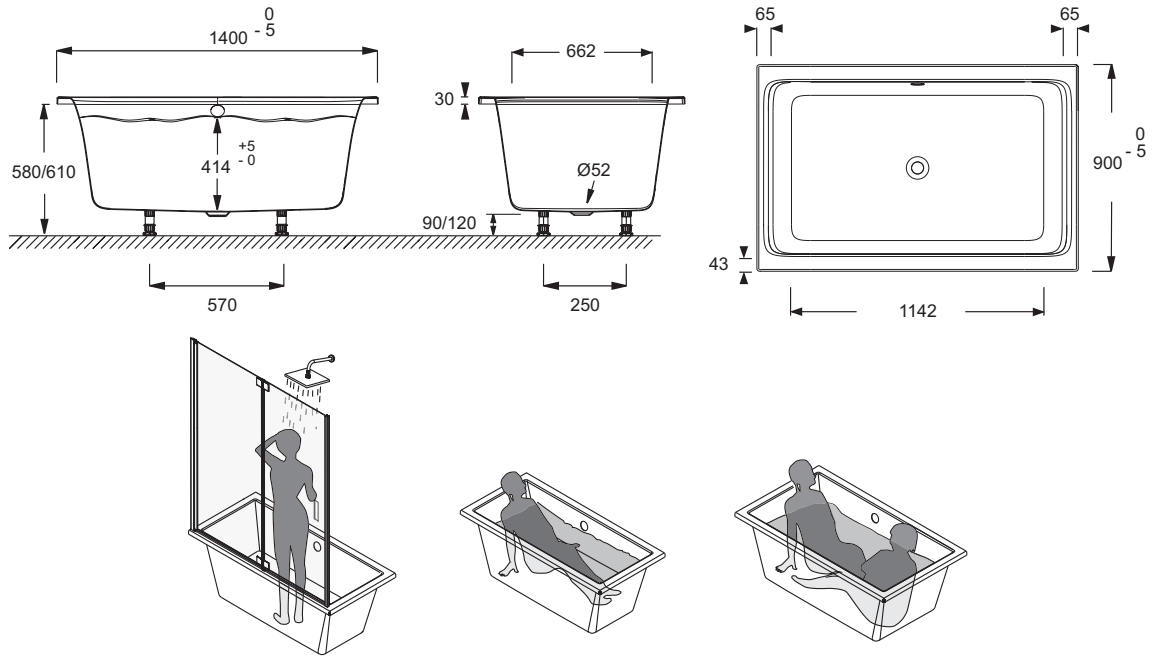

E6D123

Collection: CAPSULE

Finish*:

00 - White

Main features:

Features

- DIMENSIONS: 140 x 90 x 52 cm
- MATERIAL: Acrylic
- VOLUME (L): 324/254
- WASTE DIAMETER: 5,2 cm
- STEP: Not supplied
- OPTIONAL COORDINATING PANEL: Yes
- BATH WELL LENGTH: 114.2 cm
- TWO-PERSON BATH: No
- GUARANTEE: 10 years

Consumer benefits

- Space-saving solution for a comfortable shower and bath
- Panels (optional) provide an enclosed showering zone
- Extra depth provides totally immersed bathing
- Flat bottom and built-in waste provide the same space as a 120x80 or 140x90 cm shower tray
- two-person bathing possible in 140 x 90 model

Installation benefits

- Fast height adjustment thanks to Quick Clip feet

Optional products

- E6D003
- E6D127
- E6D129
- E6D131
- E6D133

Product Specification: Compact shower bath 140 x 90 cm. E6D123. Collection: CAPSULE. DIMENSIONS: 140 x 90 x 52 cm. WEIGHT: 30 kg. MATERIAL: Acrylic. INSTALLATION TYPE: Drop-in. VOLUME (L): 324/254. SHAPE: Rectangular. WASTE DIAMETER: 5,2 cm. FEET: Supplied. STEP: Not supplied. WASTE : Not supplied. OPTIONAL COORDINATING PANEL: Yes. OPTIONAL COORDINATING BATHSCREEN: Yes. BATH WELL LENGTH: 114.2 cm. BATH WELL WIDTH: 81.4 cm. TWO-PERSON BATH: No. CAN BE EQUIPPED WITH A WHIRLPOOL SYSTEM: No. GUARANTEE: 10 years.

Technical drawing

Product Specification: Compact shower bath 140 x 90 cm. E6D123. Collection: CAPSULE. DIMENSIONS: 140 x 90 x 52 cm. WEIGHT: 30 kg. MATERIAL: Acrylic. INSTALLATION TYPE: Drop-in. VOLUME (L): 324/254. SHAPE: Rectangular. WASTE DIAMETER: 5,2 cm. FEET: Supplied. STEP: Not supplied. WASTE : Not supplied. OPTIONAL COORDINATING PANEL: Yes. OPTIONAL COORDINATING BATHTHSCREEN: Yes. BATH WELL LENGTH: 114.2 cm. BATH WELL WIDTH: 81.4 cm. TWO-PERSON BATH: No. CAN BE EQUIPPED WITH A WHIRLPOOL SYSTEM: No. GUARANTEE: 10 years.