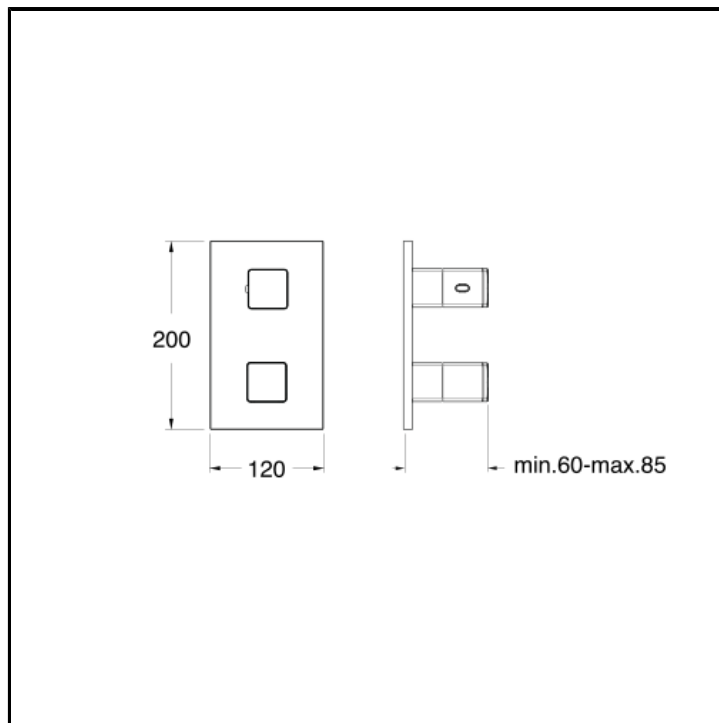

Thermostatic shower/bath mixer external parts for CRICS800 with 2 outlet shut-off valve and metal plate

FINITURE

- White matt
- Chrome
- Polished black chrome
- Brushed black chrome
- Polished metallic
- Brushed metallic
- Black matt
- PVD polished rose gold
- PVD brushed rose gold

CHARACTERISTICS

-

COMMAND

- Thermostatic

INSTALLATION

- Wall

TPOLOGY

-
-