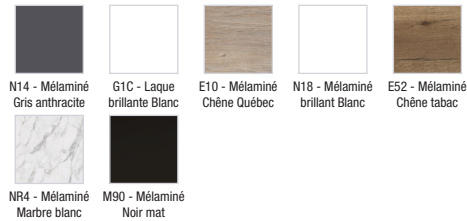

EB2516-R7

Collection: ODÉON RIVE GAUCHE

Finish*:

Main features:

Features

- DIMENSIONS: 100 x 50.80 x 28.30 cm
- MATERIAL: Lacquer or melamine
- NORMS AND REGULATION: NF
- VERSION: Bronze handle
- INSIDE FINISH: Grey
- ADDITIONAL INFORMATION: tap, vanity top/basin and fixings set not included

Installation benefits

- EASY INSTALLATION: Assembled cabinet

Required products

- EB2564: Vanity top frosted glass 101 cm
- EXAU112-Z: Vanity top 100 cm

Technical drawing

Product Specification: Base unit for vanity top 100 cm, 1 drawer, bronze wire handle. EB2516-R7. Collection: ODÉON RIVE GAUCHE. DIMENSIONS: 100 x 50.80 x 28.30 cm. WEIGHT: 19.9 kg. MATERIAL: Lacquer or melamine. INSTALLATION TYPE: Wall-hung. NORMS AND REGULATION: NF. STORAGE TYPE: Drawer. VERSION: Bronze handle. HANDLE : Attached wire handle. INSIDE FINISH: Grey. FIXING: Installer selects fixings set according to wall support. ADDITIONAL INFORMATION: tap, vanity top/basin and fixings set not included.