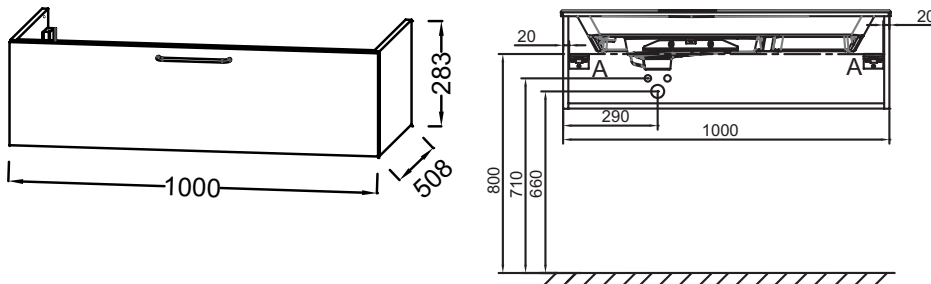

EB2516-R7

Collection: ODÉON RIVE GAUCHE

Finish*:

Main features:

Features

- DIMENSIONS: 100 x 50.80 x 28.30 cm
- MATERIAL: Lacquer or melamine
- NORMS AND REGULATION: NF
- VERSION: Bronze handle
- INSIDE FINISH: Grey
- ADDITIONAL INFORMATION: tap, vanity top/basin and fixings set not included

- WEIGHT: 19.9 kg
- INSTALLATION TYPE: Wall-hung
- STORAGE TYPE: Drawer
- HANDLE : Attached wire handle
- FIXING: Installer selects fixings set according to wall support

Consumer benefits

- SOUND COMFORT: Drawers equipped with a damper close system
- PERFECT FINISH: Wide choice of finishes

Installation benefits

- EASY INSTALLATION: Assembled cabinet

Required products

- EB2564: Vanity top frosted glass 101 cm
- EXAU112-Z: Vanity top 100 cm

Technical drawing

Product Specification: Base unit for vanity top 100 cm, 1 drawer, bronze wire handle. EB2516-R7. Collection: ODÉON RIVE GAUCHE. DIMENSIONS: 100 x 50.80 x 28.30 cm. WEIGHT: 19.9 kg. MATERIAL: Lacquer or melamine. INSTALLATION TYPE: Wall-hung. NORMS AND REGULATION: NF. STORAGE TYPE: Drawer. VERSION: Bronze handle. HANDLE : Attached wire handle. INSIDE FINISH: Grey. FIXING: Installer selects fixings set according to wall support. ADDITIONAL INFORMATION: tap, vanity top/basin and fixings set not included.