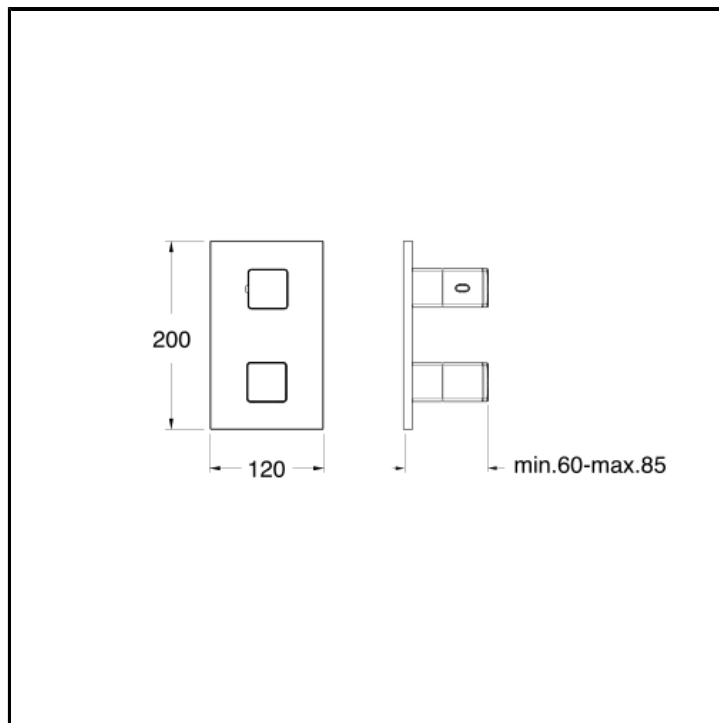

Thermostatic shower/bath mixer external parts for CRICS800 with 3 outlet shut-off valve and metal plate