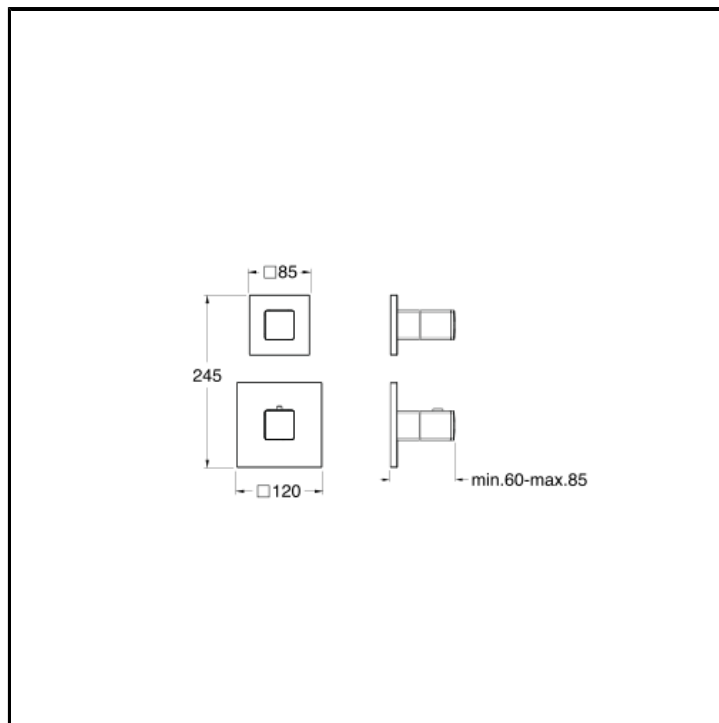

Thermostatic mixer external parts for CRICS701 with metal plate

FINITURE

-  White matt
-  Chrome
-  Polished black chrome
-  Brushed black chrome
-  Polished metallic
-  Brushed metallic
-  Black matt
-  PVD polished rose gold
-  PVD brushed rose gold