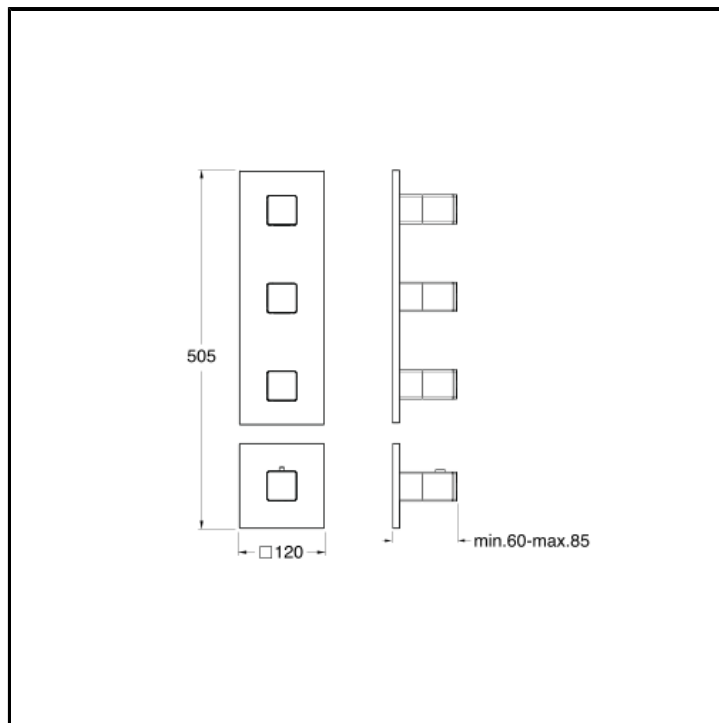

Thermostatic mixer external parts for CRICS703 with metal plate