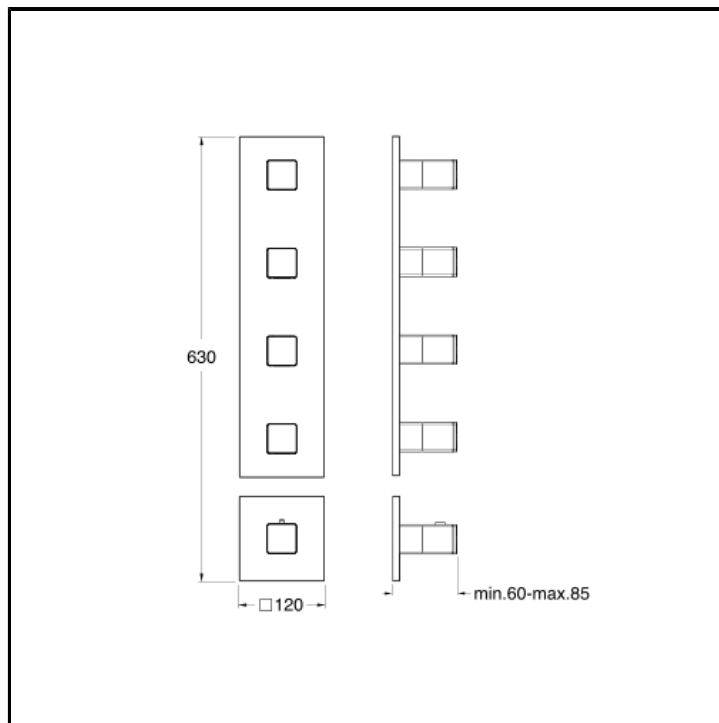

Thermostatic mixer external parts for CRICS704 with metal plate

FINITURE

- White matt
- Chrome
- Polished black chrome
- Brushed black chrome
- Polished metallic
- Brushed metallic
- Black matt
- PVD polished rose gold
- PVD brushed rose gold

CHARACTERISTICS

-

COMMAND

- Thermostatic

INSTALLATION

- Wall

TPOLOGY

-
-