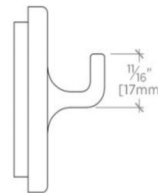

### TECHNICAL DETAILS

Adjustable Shelves: N  
Escutcheon Primary Material: Brass  
Depth / Width: 1 1/4"  
Height: 2 3/8"  
Installation Type: Wall Mounted  
Integrated Diverter: N  
Integrated Spray: N  
Length: 2 3/8"  
Pivot: N  
Primary Material: Brass  
Spout Swivel: N  
Spray Included in Unit: N  
Suggested Application: Bath

### Formwork Single Robe Hook

TOP VIEW SCALE: 6"=1'-0"

ISO VIEW SCALE: 6"=1'-0"

FRONT VIEW SCALE: 6"=1'-0"

SIDE VIEW SCALE: 6"=1'-0"