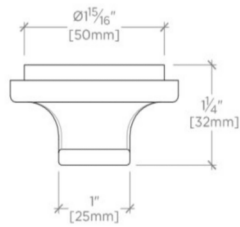

### TECHNICAL DETAILS

Adjustable Shelves: N  
Escutcheon Primary Material: Brass  
Depth / Width: 1 1/4"  
Height: 2 3/8"  
Installation Type: Wall Mounted  
Integrated Diverter: N  
Integrated Spray: N  
Length: 2 3/8"  
Pivot: N  
Primary Material: Brass  
Spout Swivel: N  
Spray Included in Unit: N  
Suggested Application: Bath

### Formwork Single Robe Hook

TOP VIEW SCALE: 6"=1'-0"

ISO VIEW SCALE: 6"=1'-0"

FRONT VIEW SCALE: 6"=1'-0"

SIDE VIEW SCALE: 6"=1'-0"