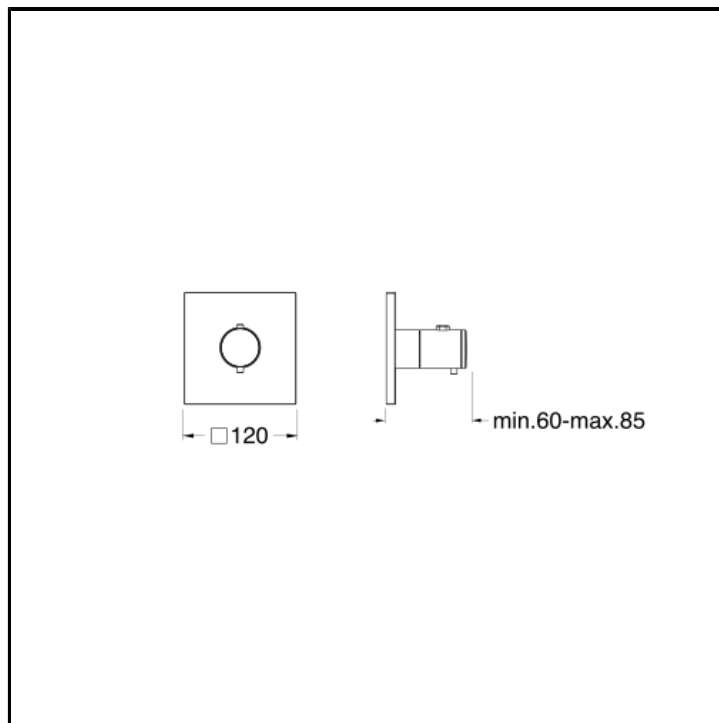

Thermostatic mixer external parts for CRICS700 with metal plate