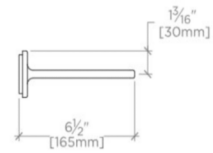

FORMWORK

Formwork 18" Single Tier Glass Shelf

FMSF18

SHOWN IN FORMWORK 18" SINGLE TIER GLASS SHELF | FMSF18

TECHNICAL DETAILS

Adjustable Levelers / Feet: N
Adjustable Shelves: N
Escutcheon Primary Material: Brass
Primary Material: Brass
Suggested Application: Bath

FORMWORK

FMSF18

Formwork 18" Single Tier Glass Shelf

TOP VIEW SCALE: $1\frac{1}{2}"=1'-0"$

ISO VIEW SCALE: $1\frac{1}{2}"=1'-0"$

FRONT VIEW SCALE: $1\frac{1}{2}"=1'-0"$

SIDE VIEW SCALE: $1\frac{1}{2}"=1'-0"$