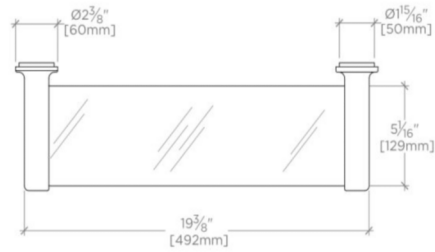

FORMWORK

Formwork 18" Single Tier Glass Shelf

FMSF18

SHOWN IN FORMWORK 18" SINGLE TIER GLASS SHELF | FMSF18

TECHNICAL DETAILS

Adjustable Levelers / Feet: N
Adjustable Shelves: N
Escutcheon Primary Material: Brass
Primary Material: Brass
Suggested Application: Bath

INSPIRATION

Sculptural forms that defy the ordinary. Unexpected geometry and the transition of the planes create a subtle but warm expression.

PRODUCT FEATURES

Forged solid brass brackets with glass shelf

FORMWORK

FMSF18

Formwork 18" Single Tier Glass Shelf

TOP VIEW SCALE: $1\frac{1}{2}"=1'-0"$

ISO VIEW SCALE: $1\frac{1}{2}"=1'-0"$

FRONT VIEW SCALE: $1\frac{1}{2}"=1'-0"$

SIDE VIEW SCALE: $1\frac{1}{2}"=1'-0"$