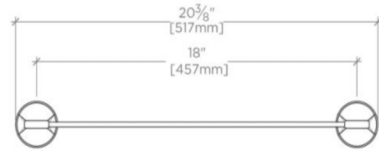

FORMWORK

Formwork 18" Single Tier Glass Shelf

FMSF18

SHOWN IN FORMWORK 18" SINGLE TIER GLASS SHELF | FMSF18

TECHNICAL DETAILS

Adjustable Levelers / Feet: N
Adjustable Shelves: N
Escutcheon Primary Material: Brass
Primary Material: Brass
Suggested Application: Bath

FORMWORK

FMSF18

Formwork 18" Single Tier Glass Shelf

TOP VIEW SCALE: $1\frac{1}{2}"=1'-0"$

ISO VIEW SCALE: $1\frac{1}{2}"=1'-0"$

FRONT VIEW SCALE: $1\frac{1}{2}"=1'-0"$

SIDE VIEW SCALE: $1\frac{1}{2}"=1'-0"$