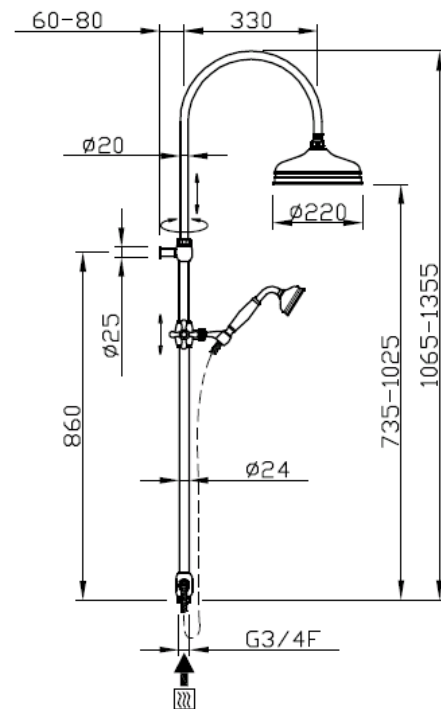

Telescopic colonial 3/4" connection

Telescopic colonial 3/4" connection
30026-CR

TECHNICAL INFORMATION

Traditional telescopic and turning shower column with adjustable mounting with articulated shower holder, diverter and 3/4 connection. Ø220 non-liming inspectable and serviceable traditional shower head in brass/stainless steel. Brass inspectable and serviceable traditional one jet shower. Brass double spiral flexible hose cm 150. CHROME

Flow rate:

? Doccia o soffione?

PICTURE

SPARE PARTS

FEATURES

Rain jet

Non-liming

adjustable telescopic shower column

TECHNICAL DRAWING

FINISHINGS