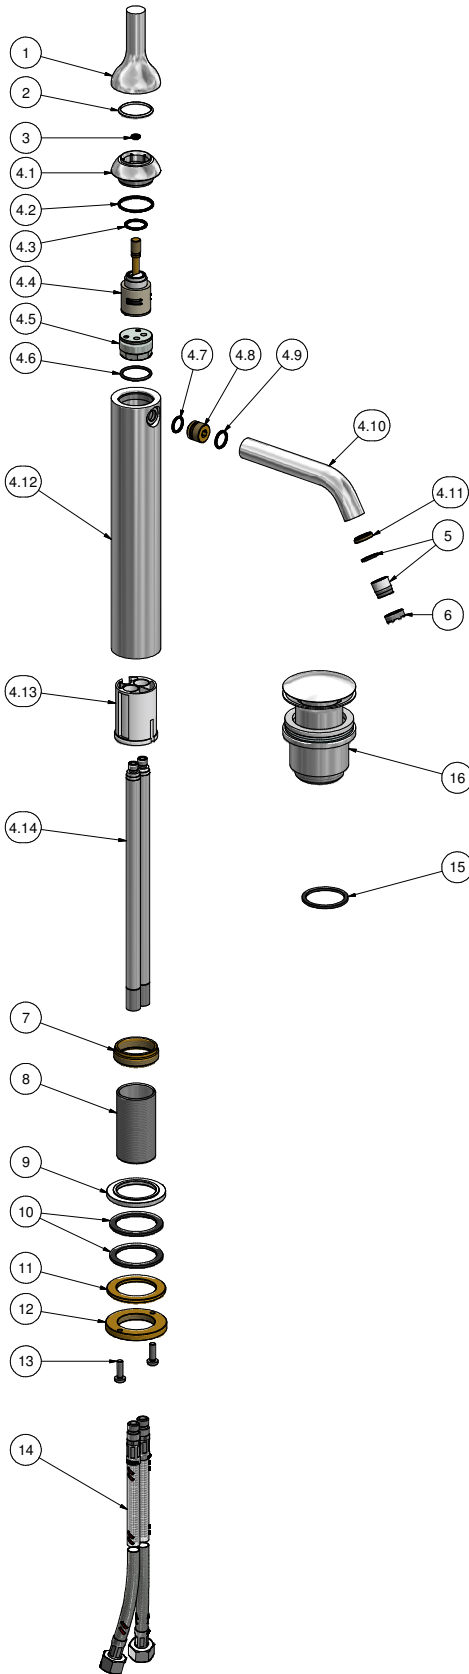

WE ARE IB

Elenco parti			
ELEM	CODICE	NUMERO DI MAGAZZINO	QT
1	AQ0010957	Lever Ø42 Ø16 H70 M8	1
2	AQ0010962	Antifriction ring Ø29.5 Ø26.2 H1.9	1
3	AQ0001410	OR 4.2x1.9 NBR 70 SH	1
4	CPKBI202C CX04	Preassembled basin mixer tall	1
4.1	AC0010782	Cartridge fixing nut M30x1 H21.45 Ø42	1
4.2	AQ0010564	OR 26.7x1.78 NBR 70 SH	1
4.3	AQ0004600	OR 15.6x1.78 NBR 70 SH	1
4.4	AQ0010963	Cercami cartridge Ø25 open	1
4.5	AC0010810	Connection piece Ø27X18	1
4.6	AQ0010972	OR 23x2	1
4.7	AQ0001350	OR 11.1x1.78 NBR 70 SH	1
4.8	AS0010783	Spout connection M16x1 M10x1 H12.5	1
4.9	AQ0004610	OR 12.42x1.78 NBR 70 SH	1
4.10	AS0010961	Spout Ø18 L126	1
4.11	AS0010829	Aerator stopper M16.5x1 H4	1
4.12	AC0010807	Tall mixing body Ø42 H235	1
4.13	AQ0009711	Insertion for pipe	1
4.14	AC0010899	Extension pipe M8x1 M10x1 H230	2
4.20	AS0010788	Cartridge rod	1
5	AQ0009836	Perlator cartridge F Ø15 with rubber packing	1
6	AC0010830	Aerator cage M16.5x1 H6	1
7	AS0010786	Reduction nut M38x1.5 M33x1.5 H11	1
8	AC0009680	Threaded stem M33x1.5 H61	1
9	AC0010787	Base Ø5 H5	1
10	AQ0008013	Rubber packing 45x35x2	2
11	AS0010659	Brass ring Ø50x35.5x3	1
12	AS0010658	Ring nut with screwed holes Ø52 M33x1.5 H6	1
13	AQ0010358	Inox screw M5x16	2
14	AQ0000932	Inox hose M10x1 G3/8" F L400	1
15	AQ0010307	Rubber packing Ø39 Ø33 H2	1
16	AQ0009837	Simple rapid waste 1"1/4	1