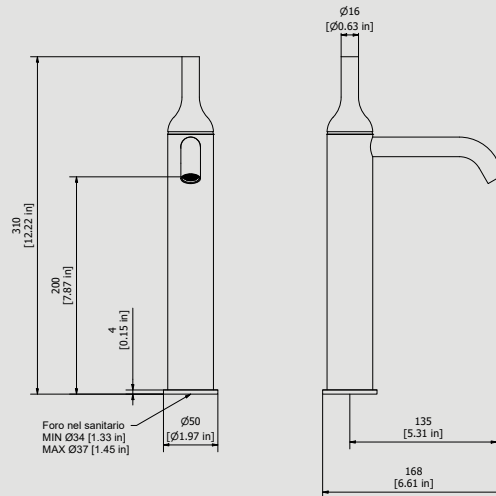

425 x 188 x 98 mm

Weight

2.8 kg

Finishes

- CC** CHROME
- CF** BLACK CHROME
- BG** GLOSSY WHITE
- NG** GLOSSY BLACK
- SS** BRUSHED NICKEL
- CS** BRUSHED BLACK CHROME
- BO** MATT WHITE
- NP** MATT BLACK
- OO** GOLD
- BB** ANTIQUE BRONZE
- II** PALE GOLD
- RR** ANTIQUE COPPER
- ORS** ROSE GOLD
- ON** NATURAL BRASS
- IS** BRUSHED PALE GOLD
- HH** PVD CHOCOLATE

Dimensions

Cartridge

IB 25 mms Ceramics Discs Cartridge

Wall Hoses

Inox hoses G3\8" female 450 mms long

Aerator

M16.5X1 perlator

Flow Rate (+/-10%)

1 BAR	2 BAR	3 BAR
6.4 l\min	9 l\min	11 l\min

Production

Main body is a machined from a solid pieces

Material

BRASS
According to CuZn39Pb3 (CW614N)
Max Lead content: 2.5%

IB RUBINETTERIE s.p.a
via dei Pianotti 3/5
25068 Sarezzo (BS) - Italy -