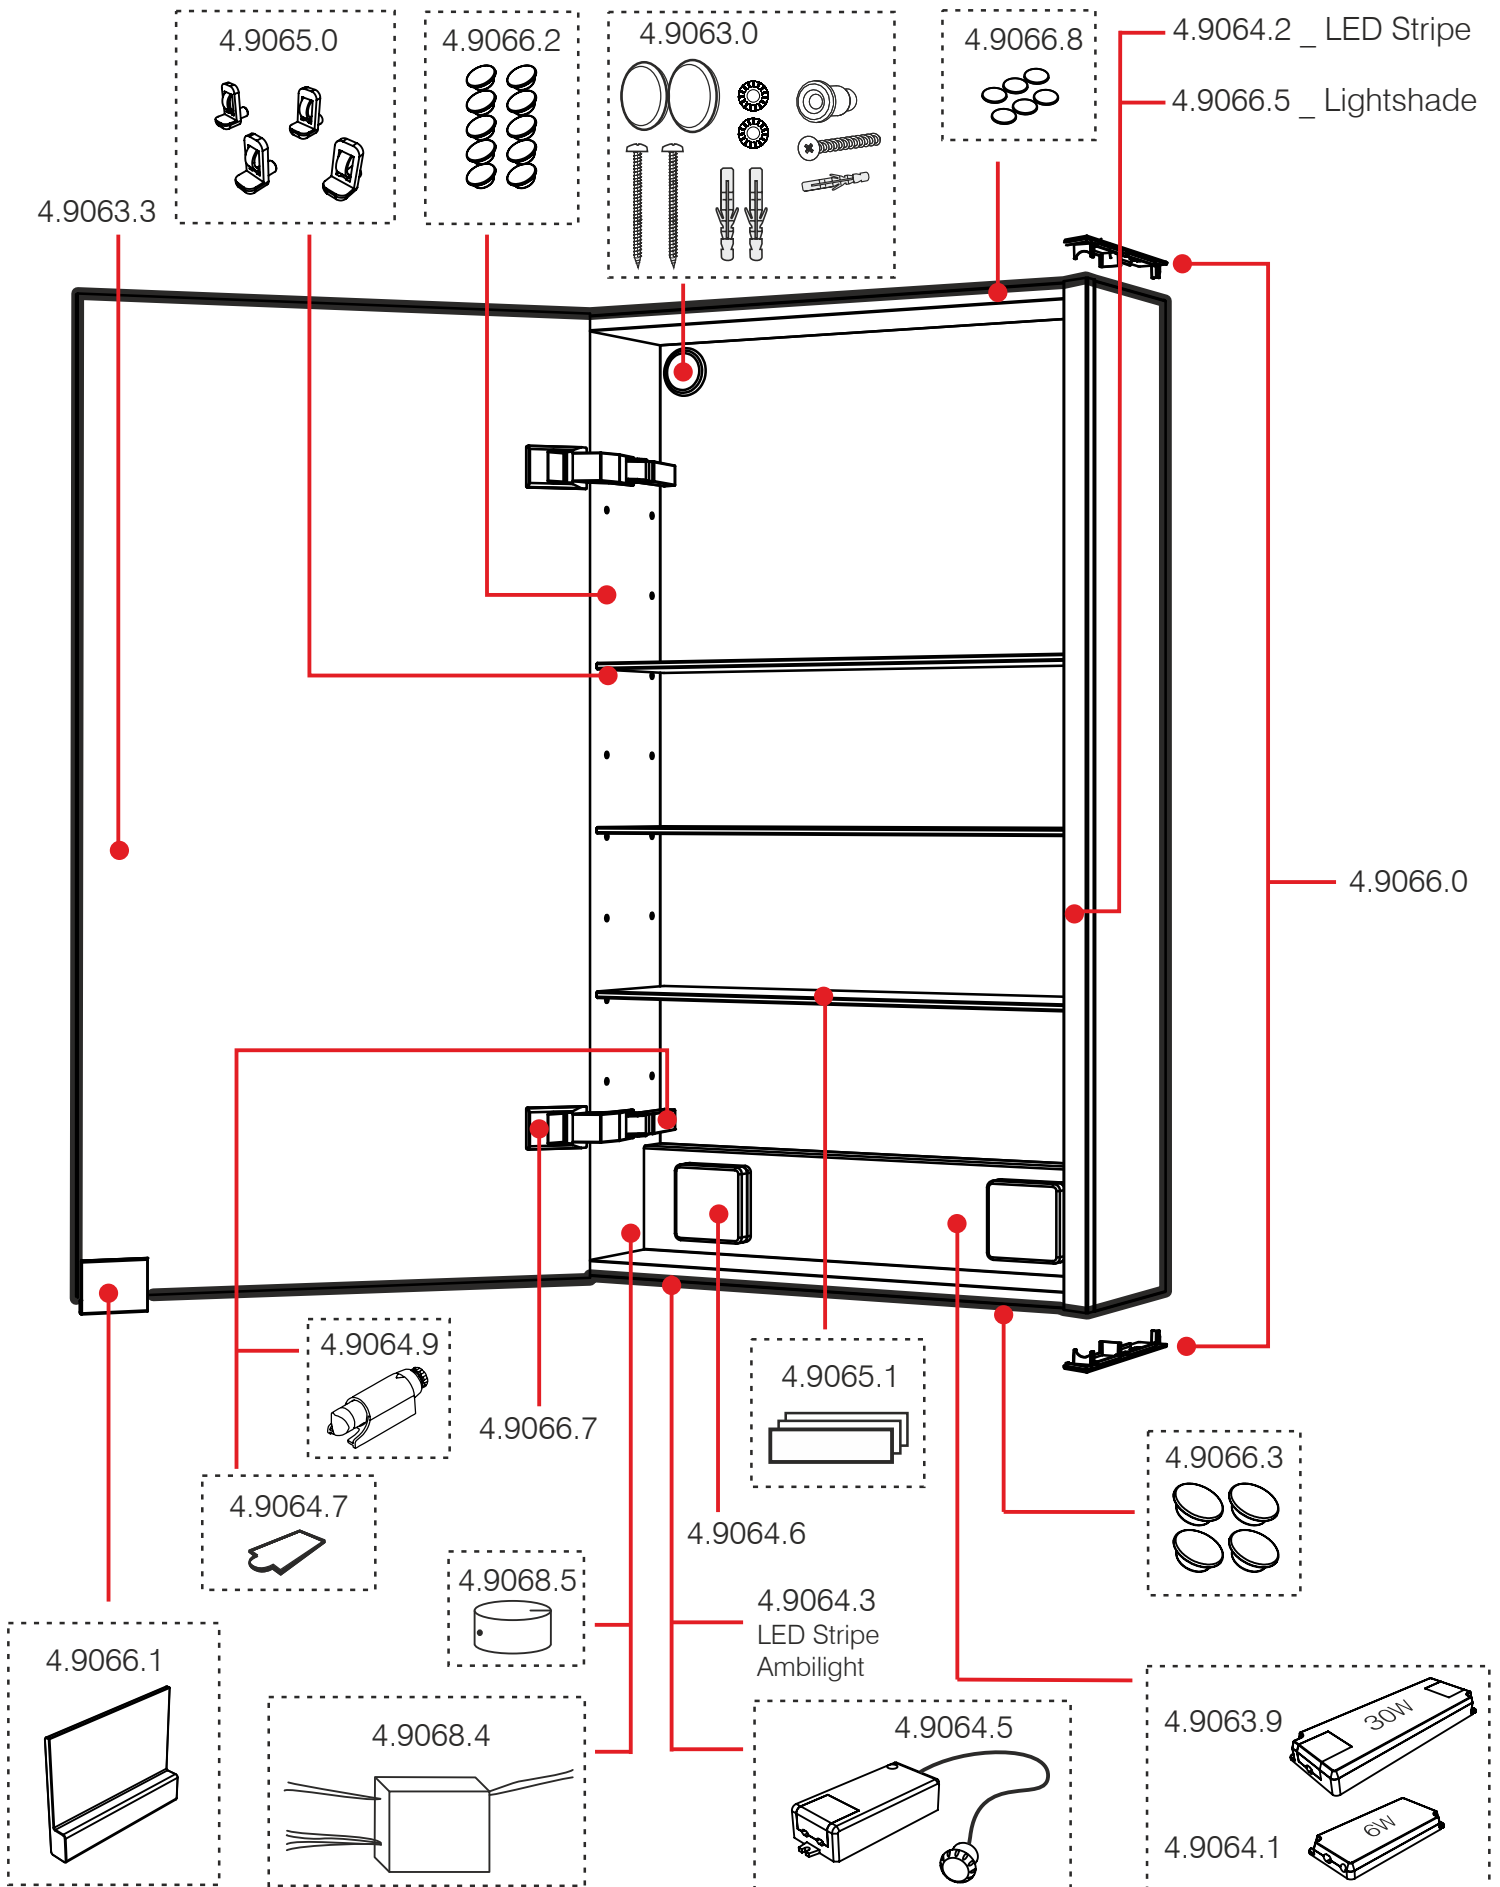

LAUFEN

Bathroom Culture since 1892  www.laufen.com

MIRROR CABINET FRAME 25

SPARE PART LIST 2017

4.9065.8

4.9065.9

4.9065.7