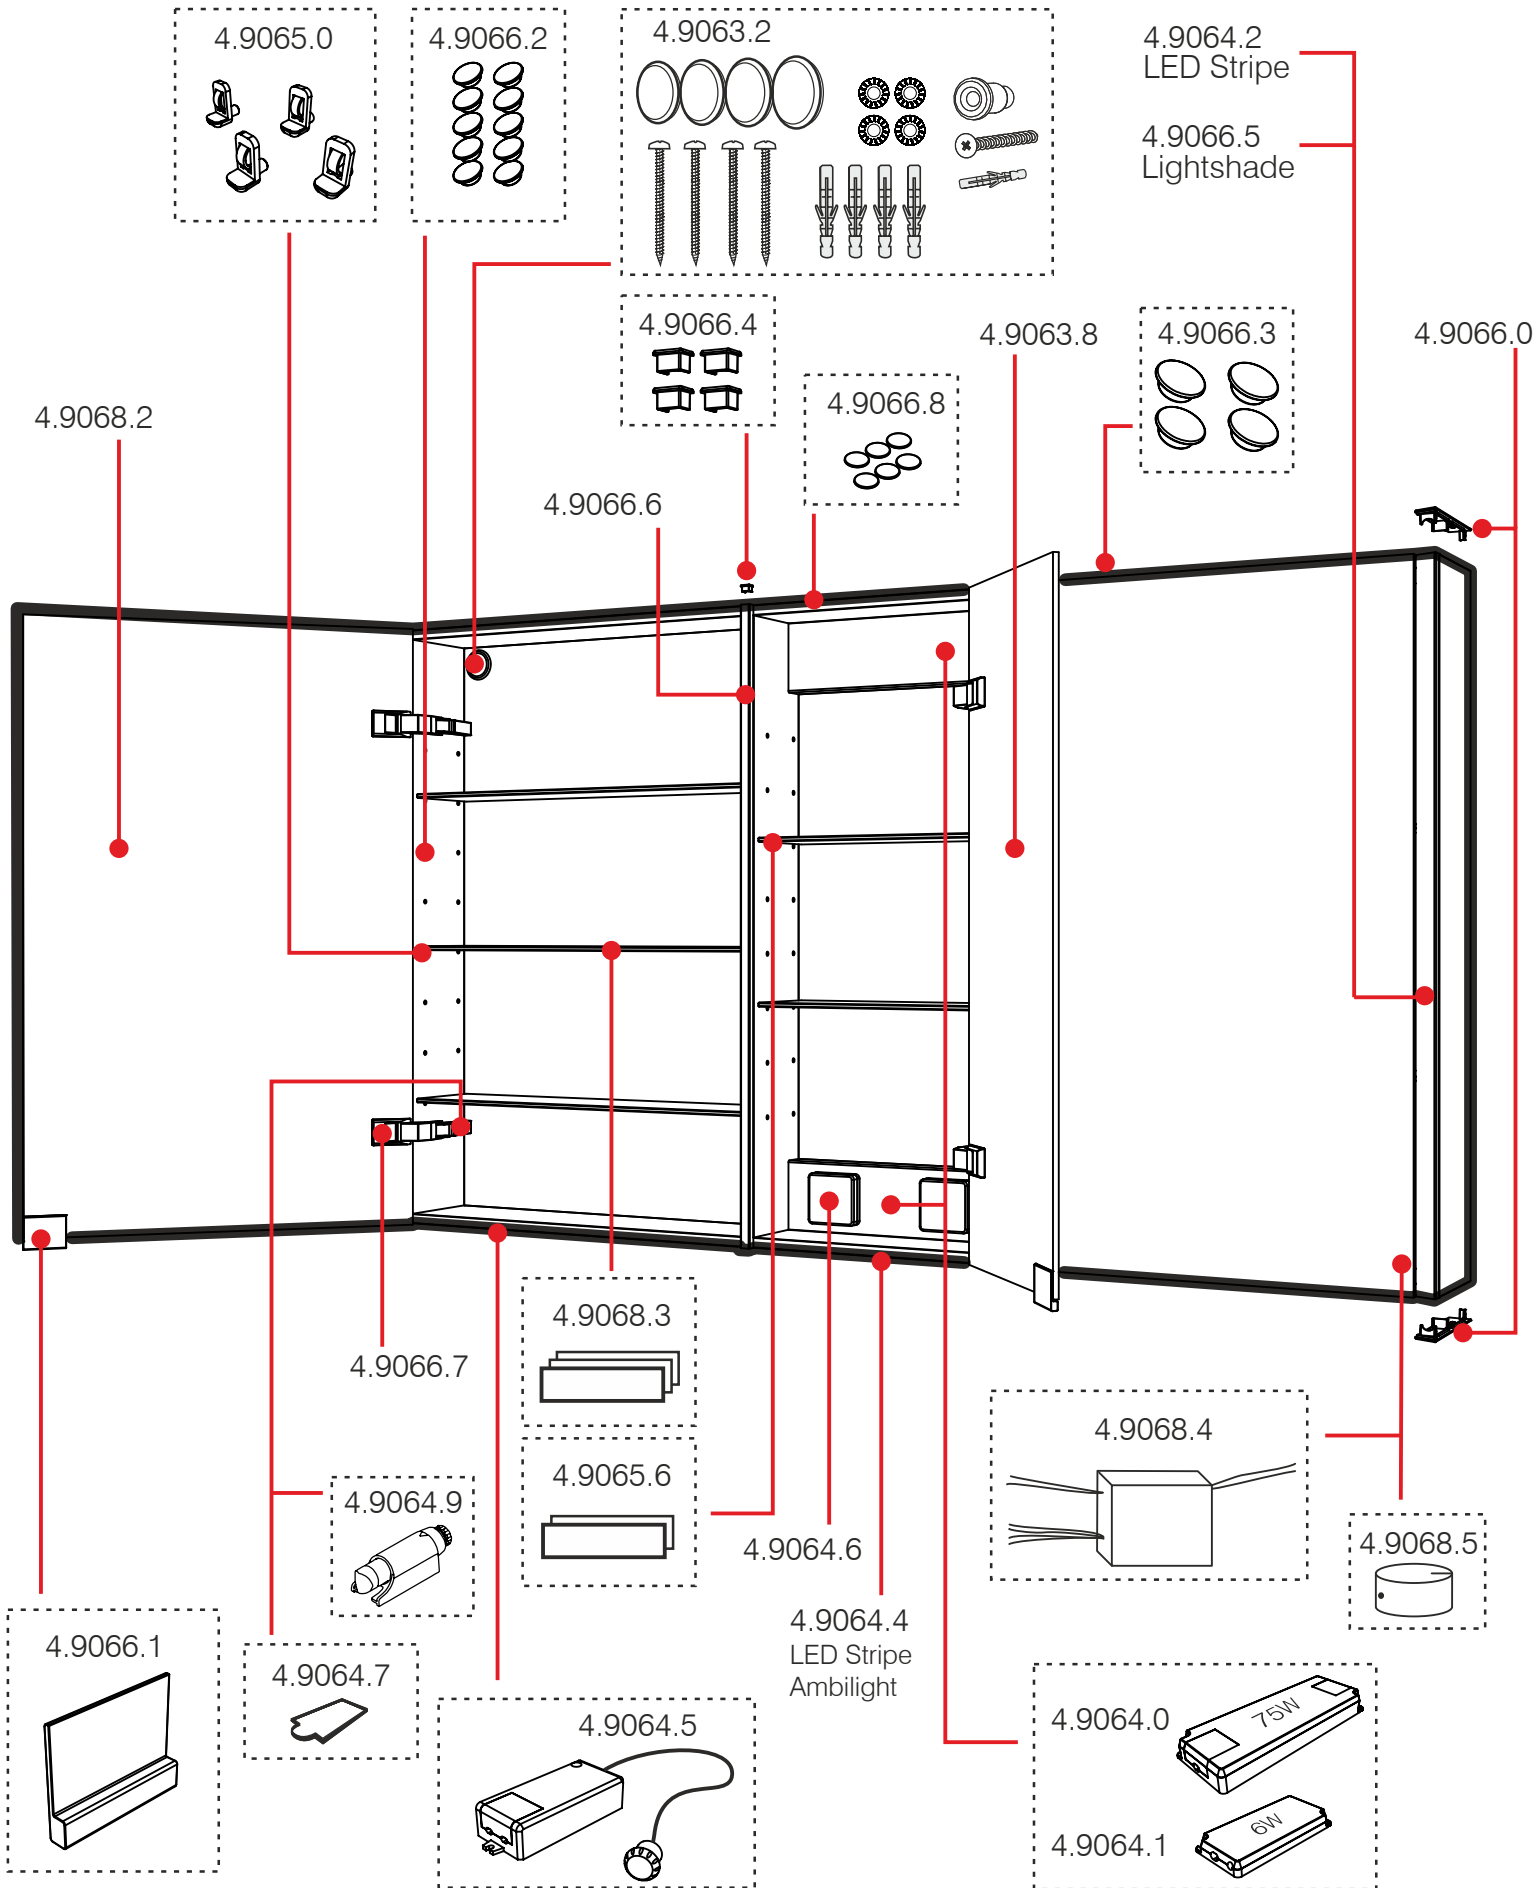

LAUFEN

Bathroom Culture since 1892  www.laufen.com

MIRROR CABINET FRAME 25

SPARE PART LIST 2017

4.9065.8

4.9065.9

4.9065.7