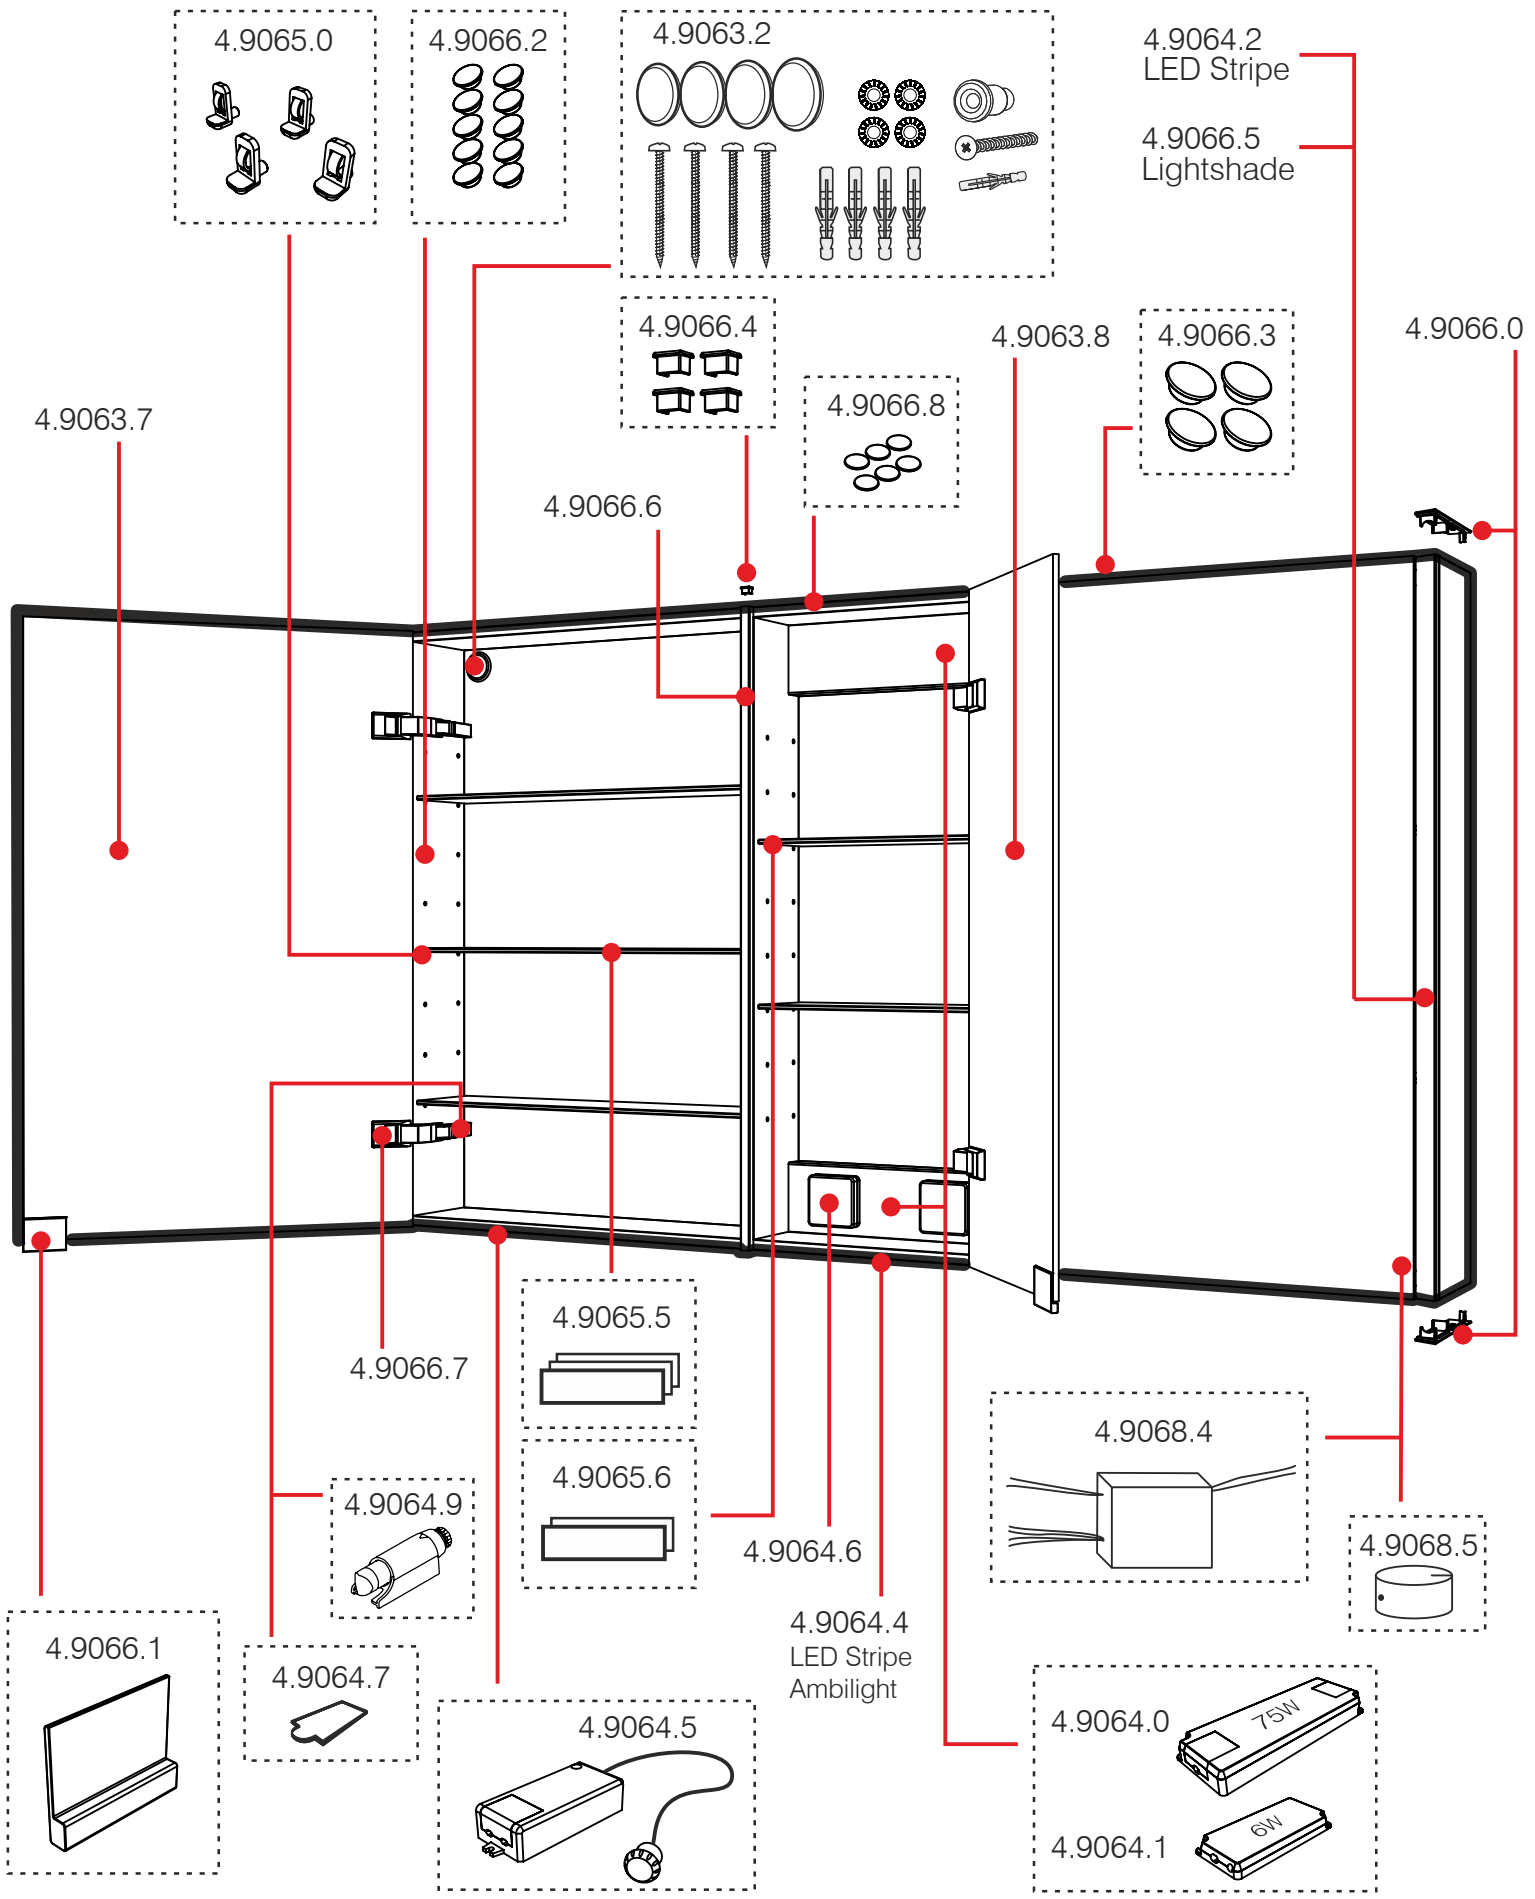

LAUFEN

Bathroom Culture since 1892  www.laufen.com

MIRROR CABINET FRAME 25

SPARE PART LIST 2017

4.9065.8

4.9065.9

4.9065.7