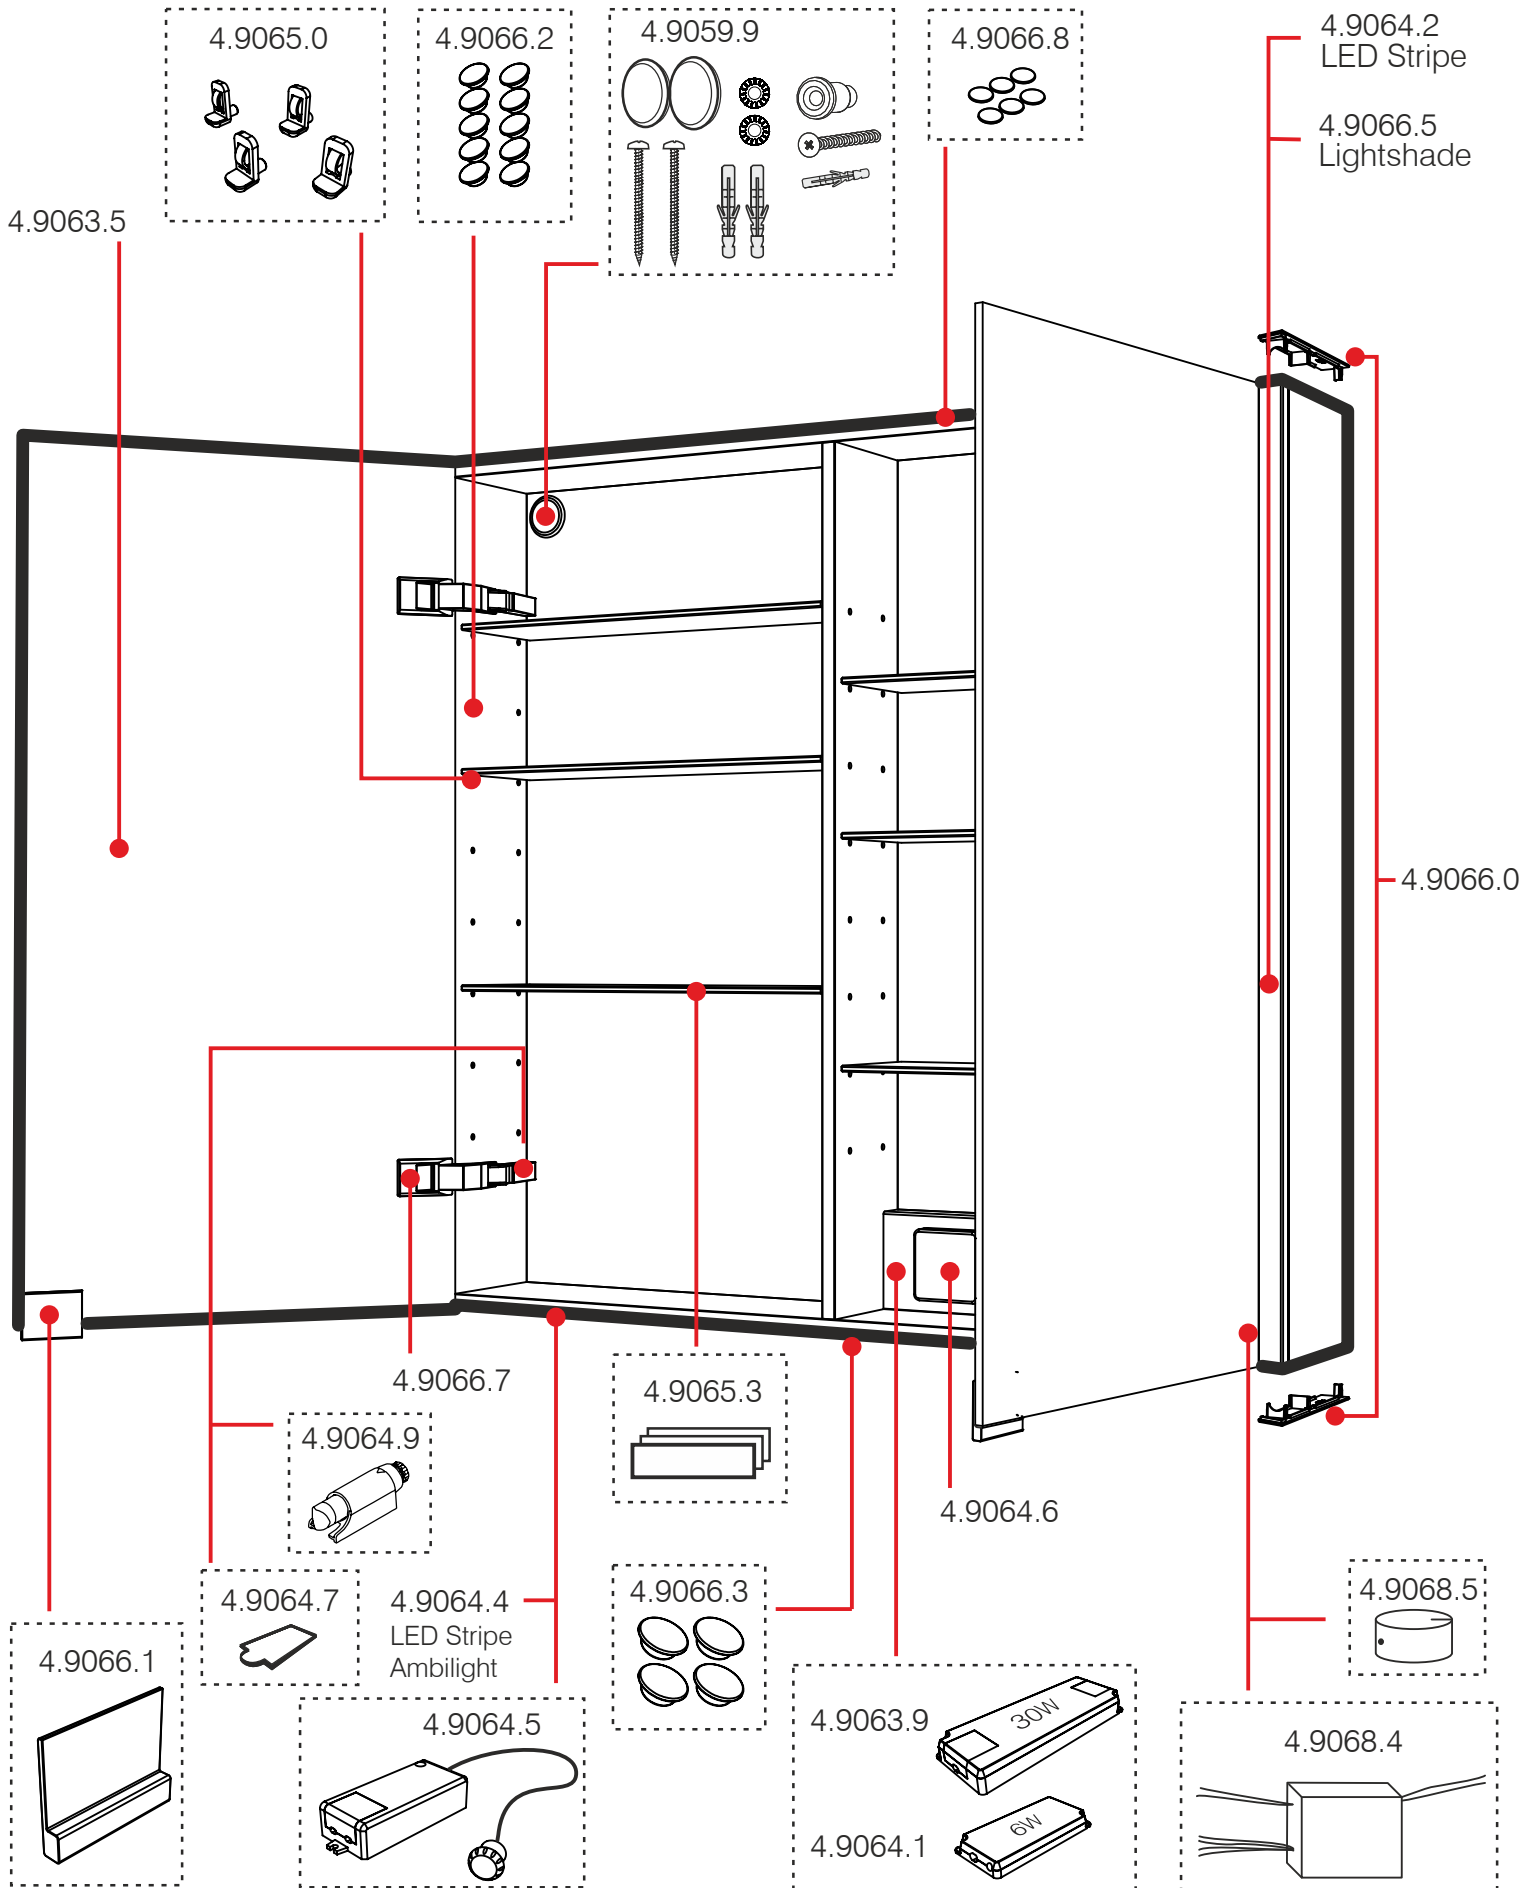

LAUFEN

Bathroom Culture since 1892  www.laufen.com

MIRROR CABINET FRAME 25

SPARE PART LIST 2017

4.9065.8

4.9065.9

4.9065.7