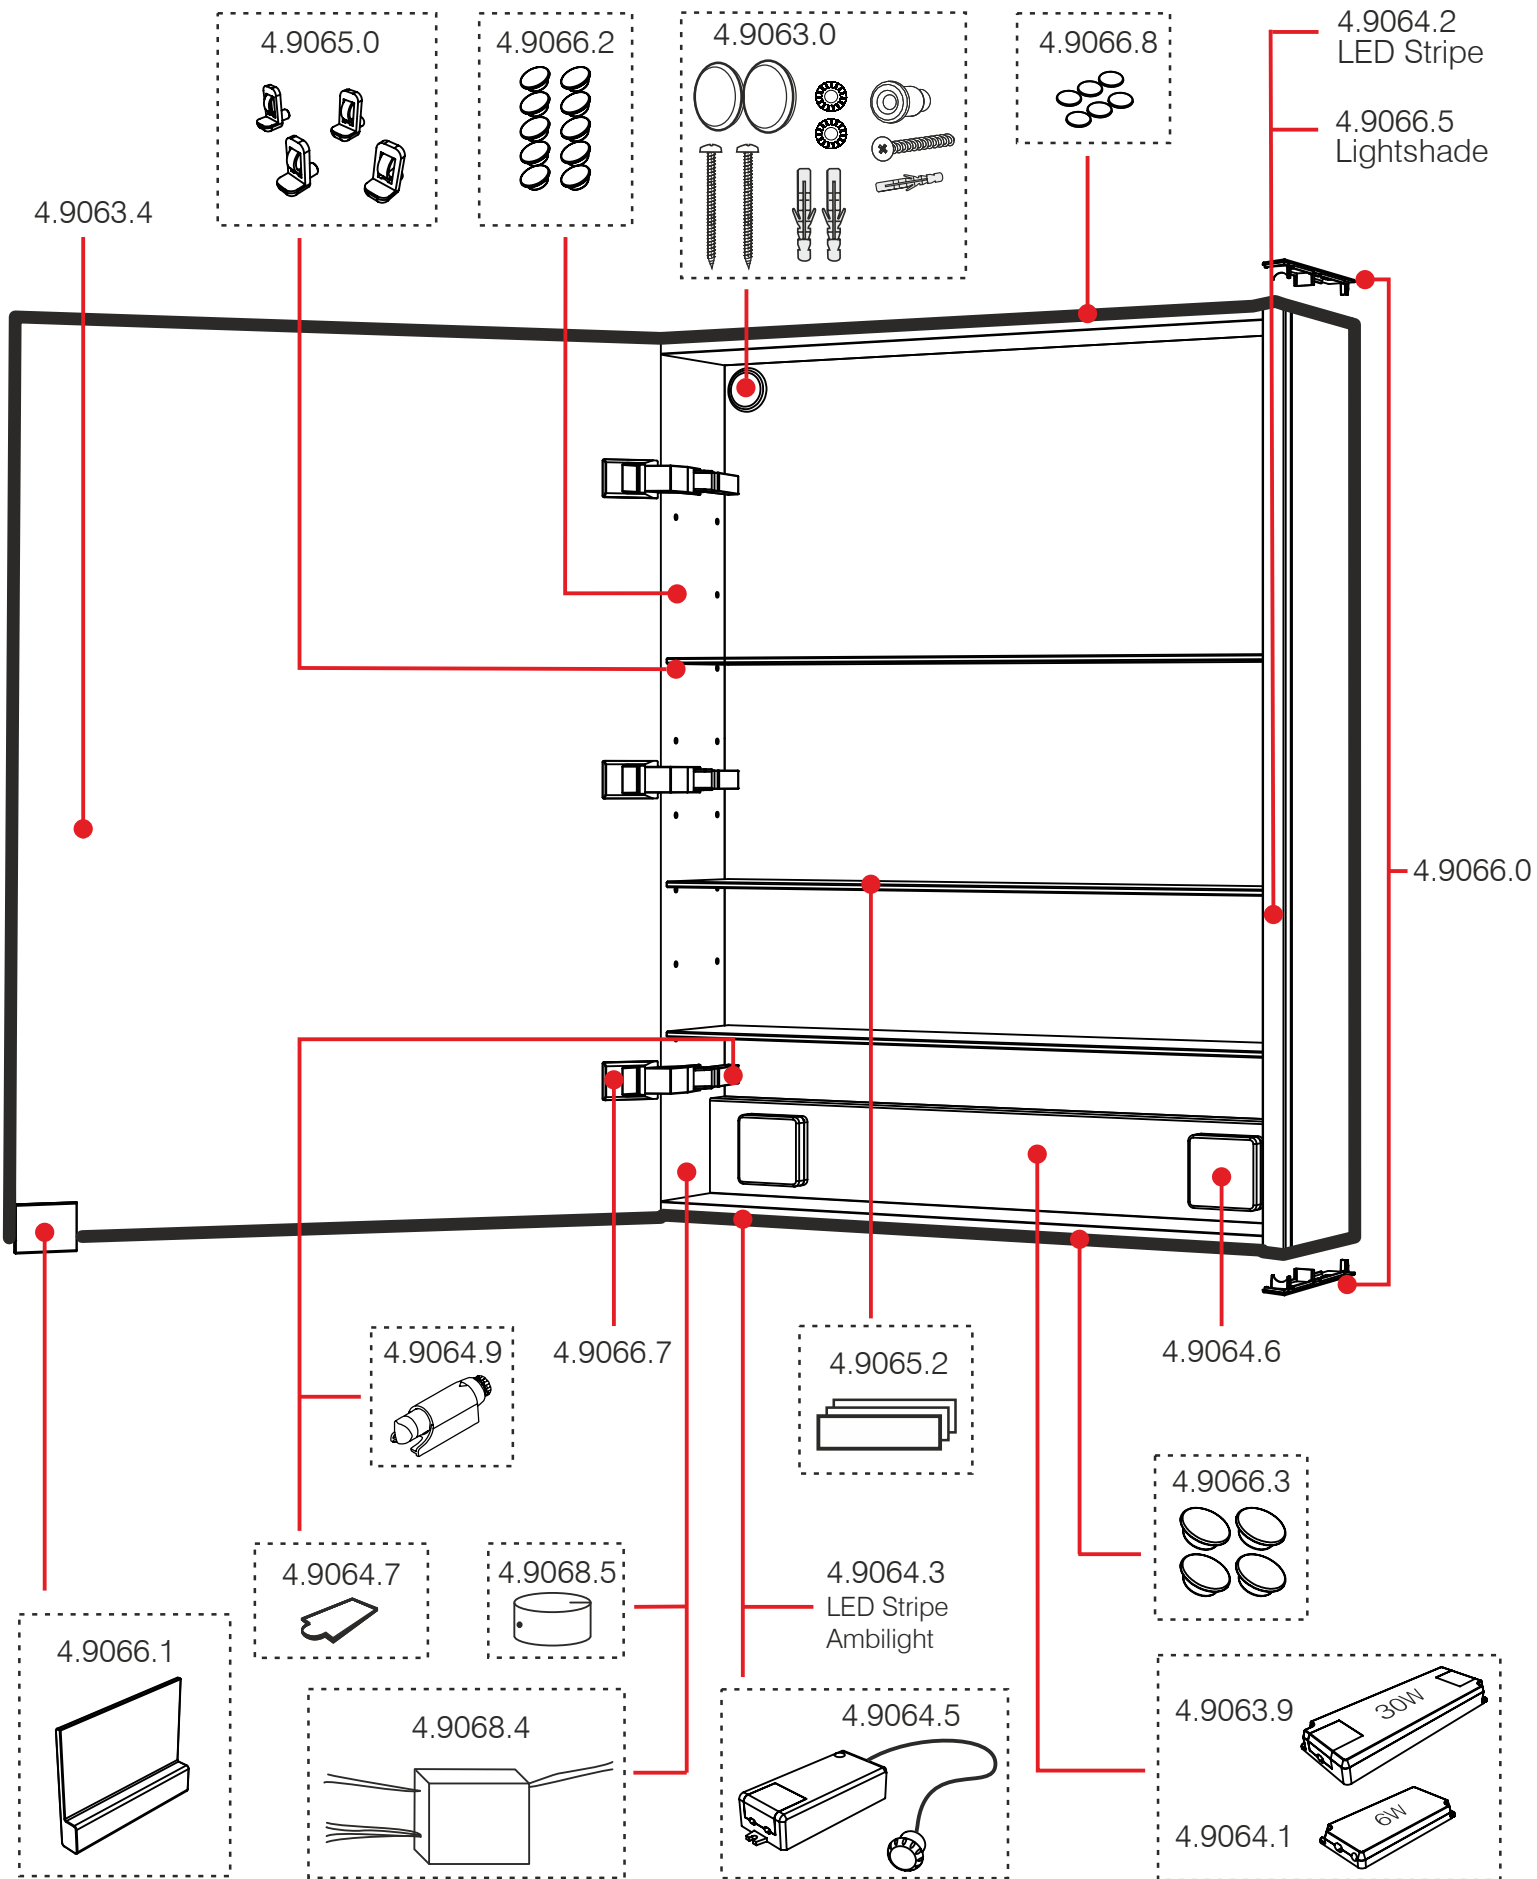

LAUFEN

Bathroom Culture since 1892  www.laufen.com

MIRROR CABINET FRAME 25

SPARE PART LIST 2017

4.9065.8

4.9065.9

4.9065.7