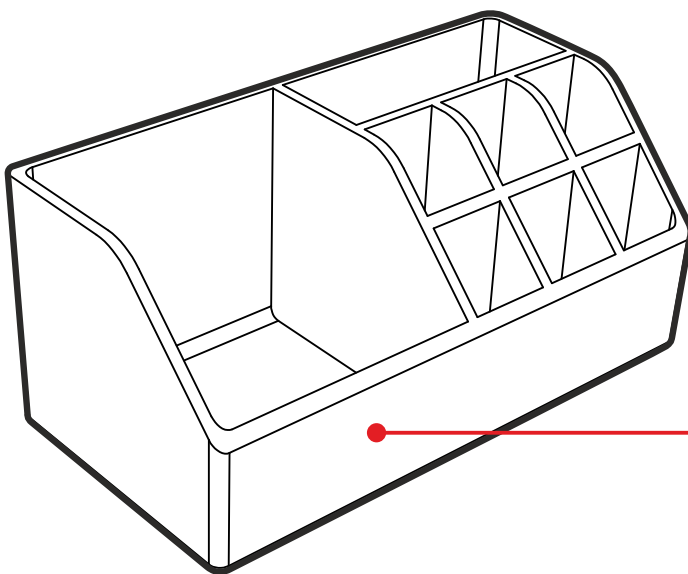

LAUFEN

Bathroom Culture since 1892  www.laufen.com

MIRROR CABINET FRAME 25

SPARE PART LIST 2017

4.9065.8

4.9065.9

4.9065.7