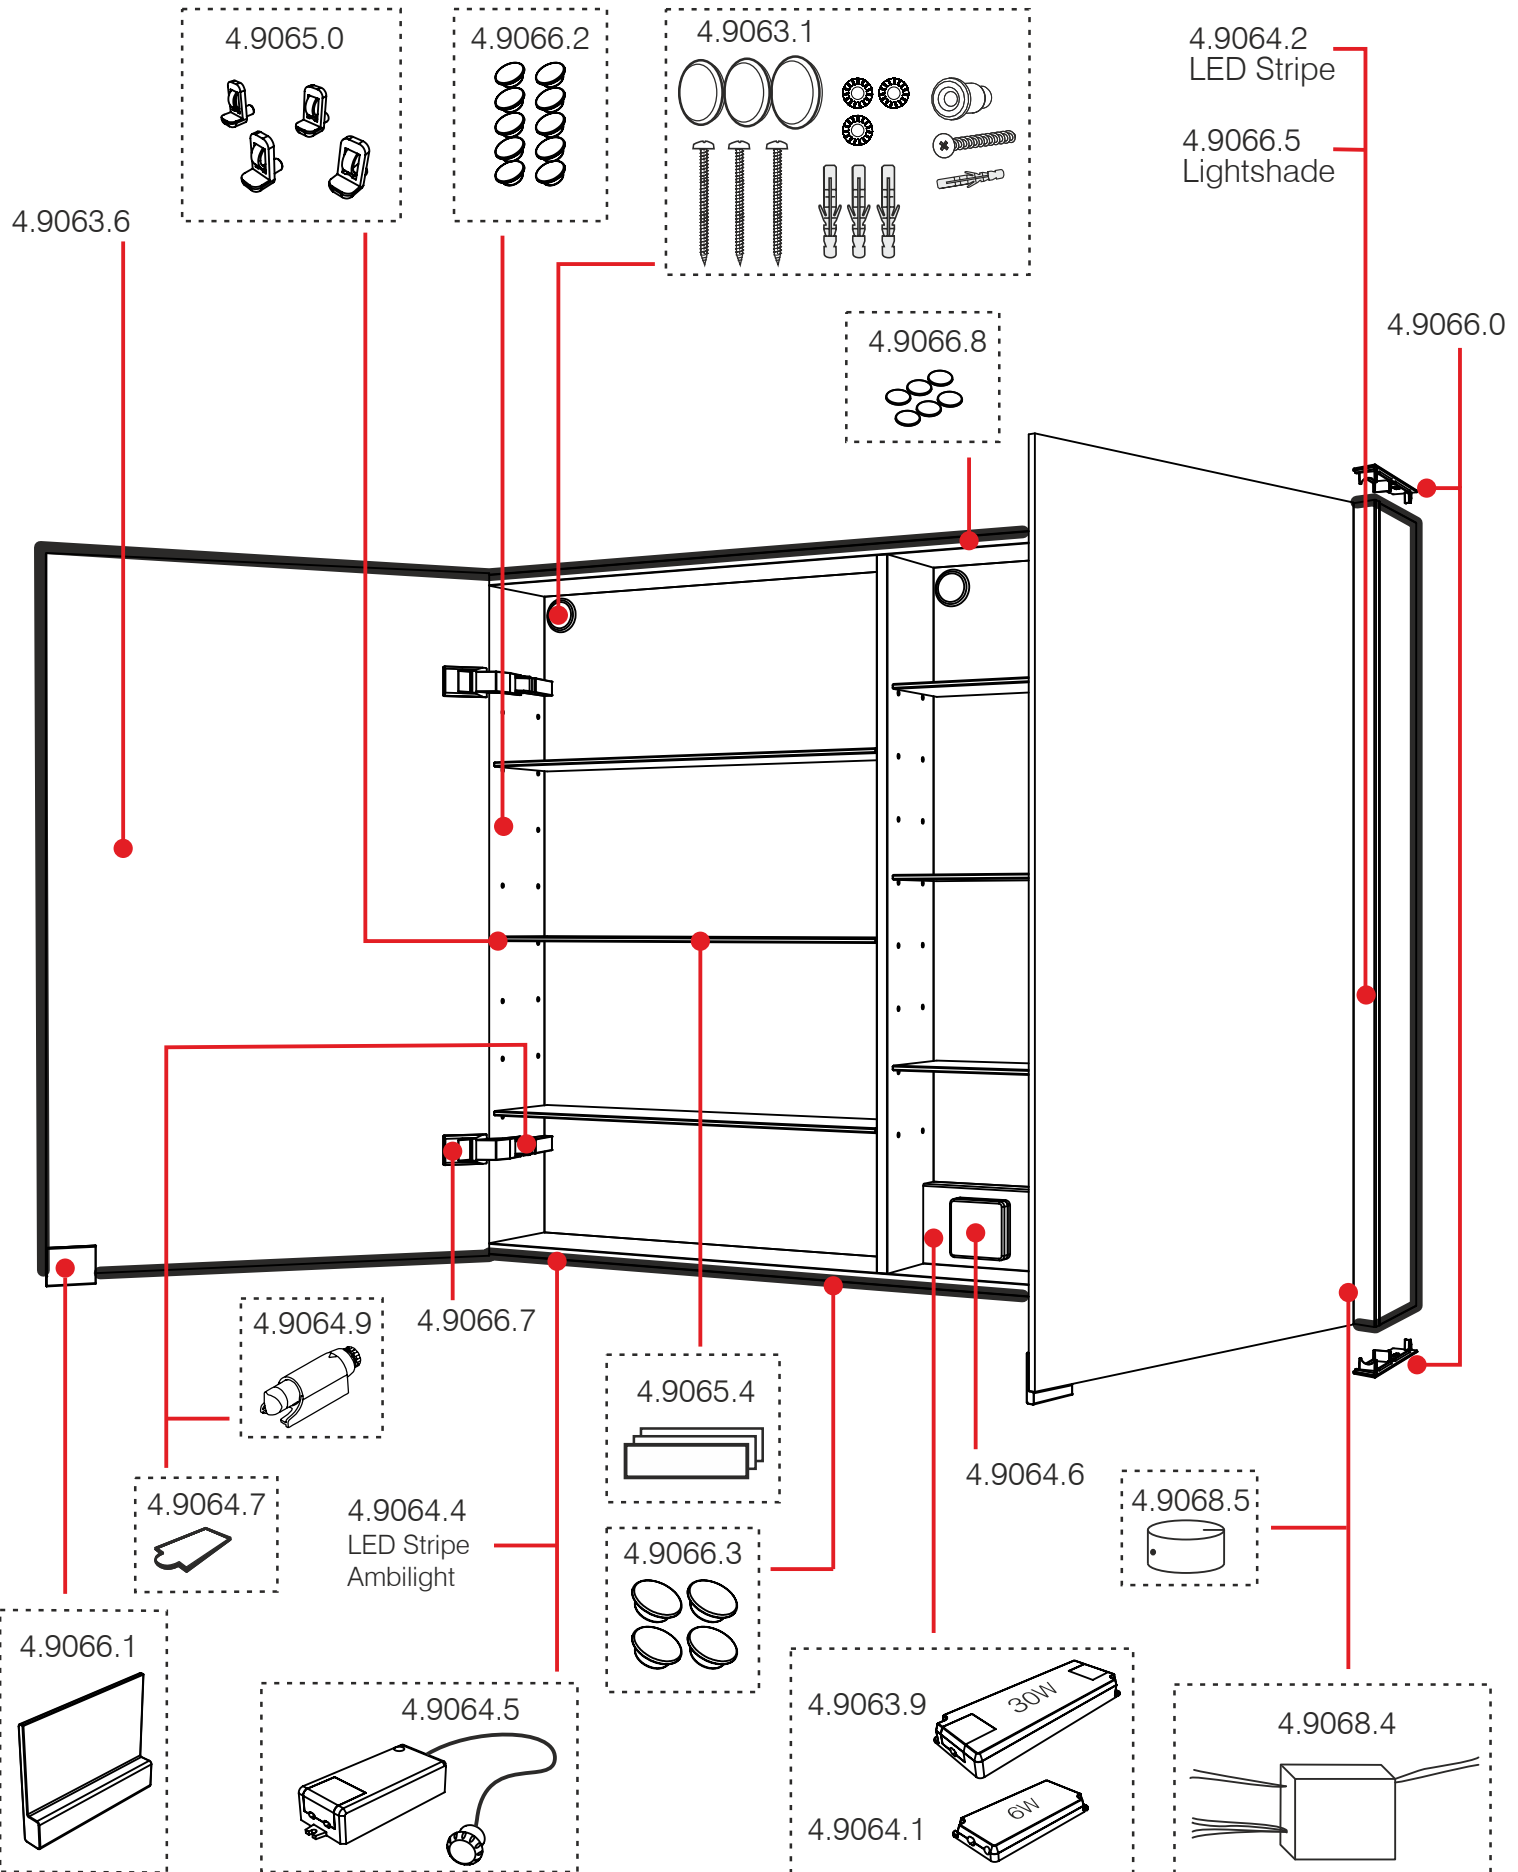

LAUFEN

Bathroom Culture since 1892  www.laufen.com

MIRROR CABINET FRAME 25

SPARE PART LIST 2017

4.9065.8

4.9065.9

4.9065.7