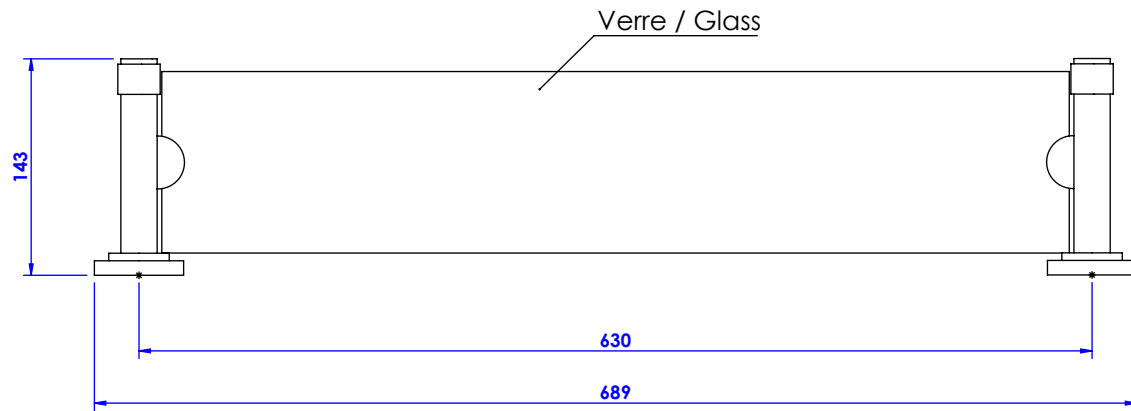

Collection : Star

Tablette plaque de verre L.600mm / Shelf holder, glass shelf L600mm

Ref : C31-507

CRISTAL&BRONZE

PARIS · 1937

22/10/2019-1