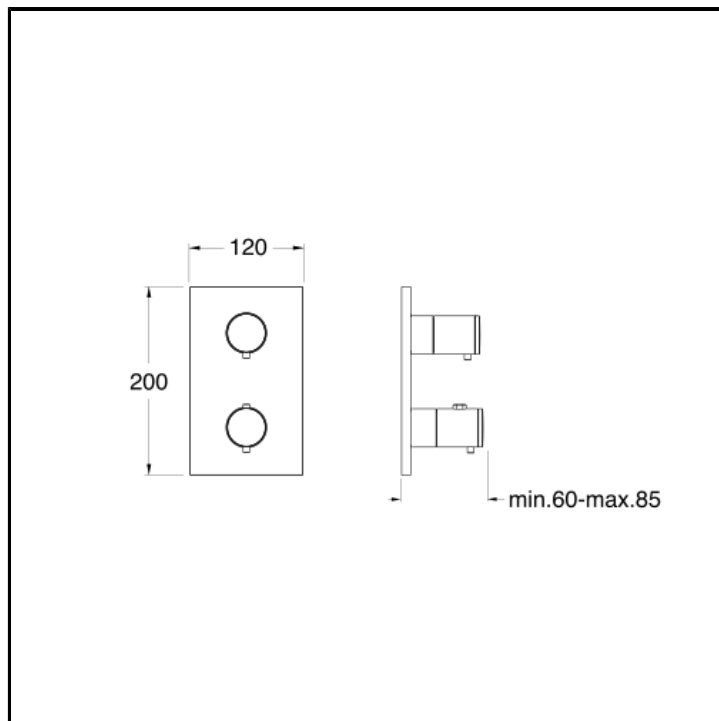

Thermostatic shower/bath mixer external parts for CRICS800 with 1 outlet shut-off valve and metal plate

FINITURE

- White matt
- Chrome
- Polished black chrome
- Brushed black chrome
- Polished metallic
- Brushed metallic
- Black matt
- Yellow gold oro
- PVD polished rose gold
- PVD brushed rose gold
- Brushed old brass

CHARACTERISTICS

-

COMMAND

- Thermostatic

INSTALLATION

- Wall

TPOLOGY

-
-