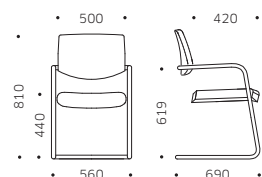

MISURE E VARIANTI SIZES AND VARIANTS

GHOFX / GLOFX

GH05X

GH2VL

CERTIFICAZIONI CERTIFICATIONS

EN 16139 EN 1022 EN 1728 Test by CATAS

FINITURE FINISHES

PARTI METALLICHE METAL PARTS