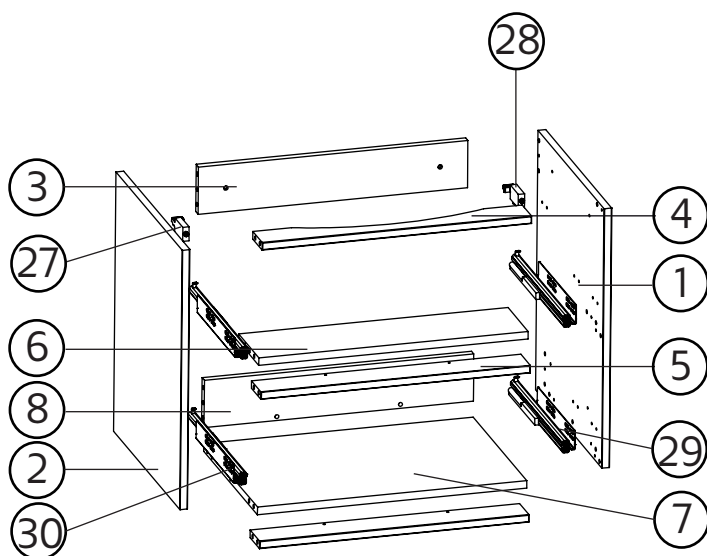

Hafa® Eden

Art: 1561000

Spare Parts

33

35

34

32

31

26

Hafa
Svarvaregatan 5, Box 525
SE-301 80 Halmstad
SWEDEN

Garanti/Warranty.
Service, resevdelar/spare-parts
Sweden: Tel: +46 (0)35 15 44 75
Norway: Tel: +47 69 31 02 30
Finland: Puh: 0207 43 50 00

www.hafa.se
www.hafa.dk
www.hafabad.no
www.hafa.se
www.hafabathroom.ru
www.hafa.eu

E-mail:
service@hafa.se
service@hafabad.no