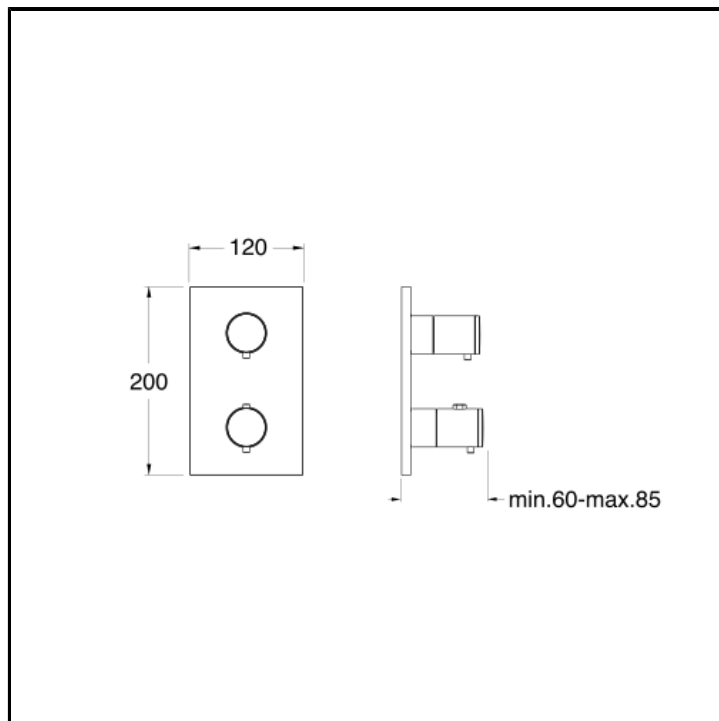

Thermostatic shower/bath mixer external parts for CRICS800 with 2 outlet shut-off valve and metal plate