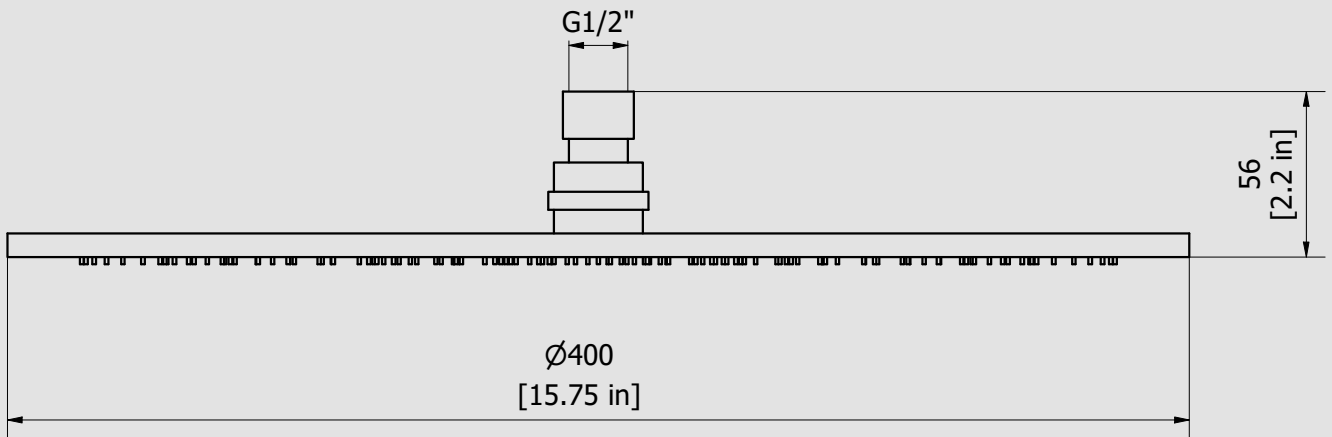

Dimensions