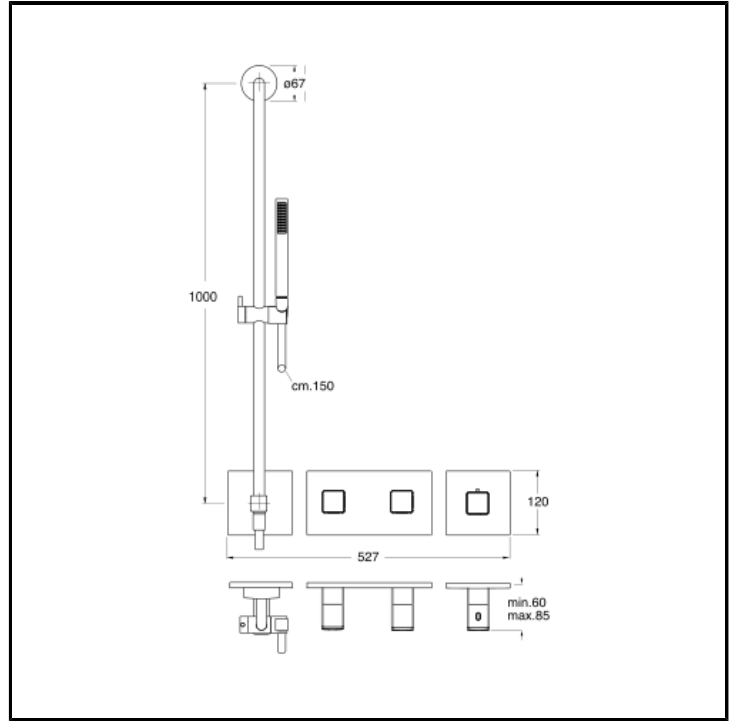

CRIXQ766

CRISTINA
RUBINETTERIE

Thermostatic mixer external parts for CRICS718 with sliding bar, anti-lime hand shower, LONG LIFE flexible hose and metal plate

FINITURE

 Chrome

CHARACTERISTICS

-
-

FEATURES FROM TECHNOLOGIES