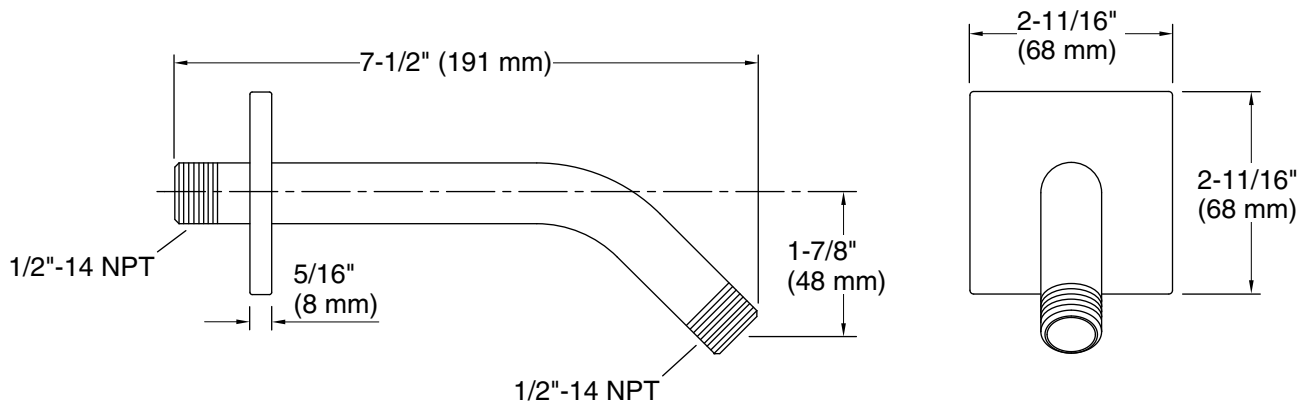

Features

- Solid brass construction for durability and reliability.
- 1/2" NPT connection.
- Coordinates with other products in the Loure® collection.
- 7-1/2" (191 mm) x 1-7/8" (48 mm) x 2-11/16" (68 mm)

Color	Code	Description
	CP	Polished Chrome
	SN	Vibrant® Polished Nickel
	BN	Vibrant® Brushed Nickel

Technical Information

All product dimensions are nominal.

Material: Brass

Notes

Measure your actual product for roughing-in details.