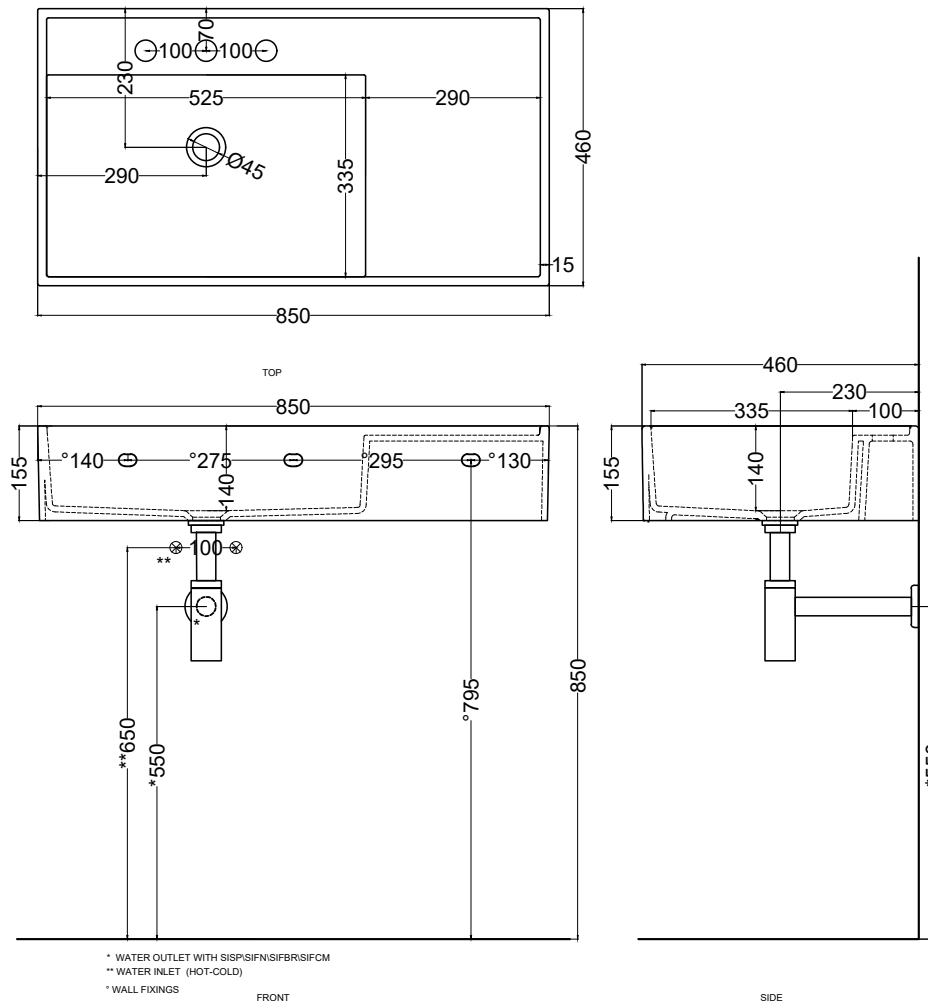

ATTENZIONE: Superfici, pesi e misure riportate possono presentare leggere differenze rispetto ai pezzi reali, in considerazione e accordo delle caratteristiche di tolleranza intrinseche del materiale ceramico e del suo processo produttivo. L'azienda si riserva di cambiare schede tecniche e caratteristiche di funzionamento degli articoli in ogni momento e senza necessità di preavviso.

ATTENTION: Surfaces, weights and dimensions can show some little differences compared to the real item, following typical intrinsic characteristics of ceramics material and production. The company reserves the right to change any technical specifications/ dimension and/or operating characteristics of the products at any time and without giving notice.