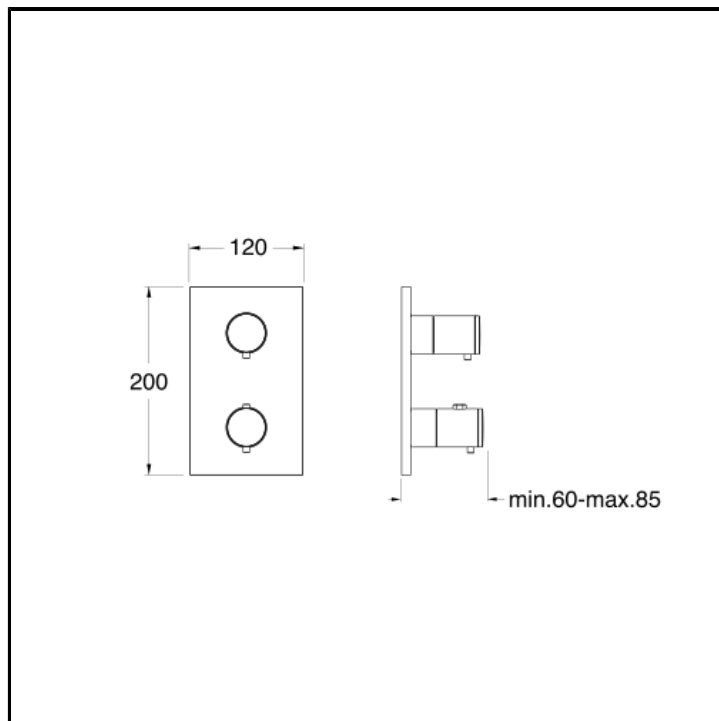

Thermostatic shower/bath mixer external parts for CRICS800 with 3 outlet shut-off valve and metal plate