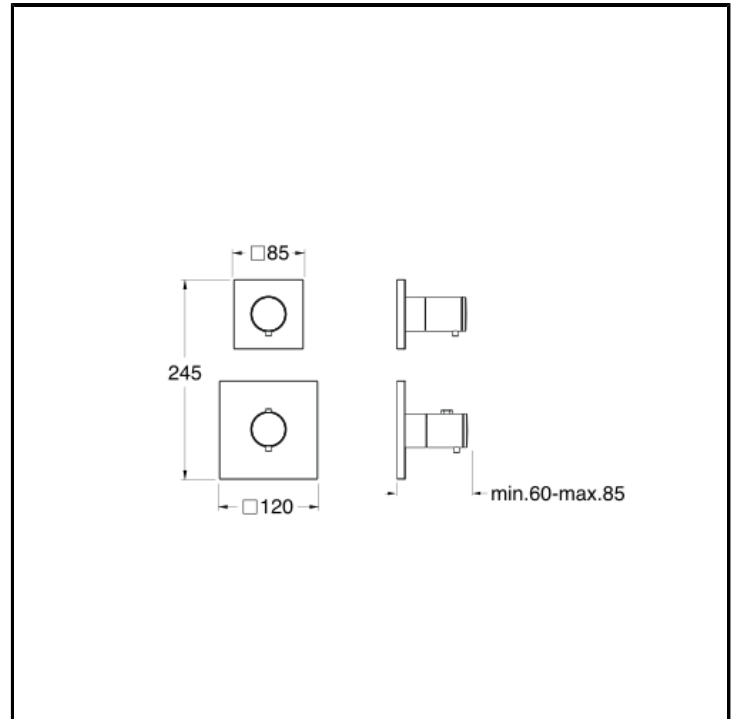

Thermostatic mixer external parts for CRICS701 with metal plate

FINITURE

-  White matt
-  Chrome
-  Polished black chrome
-  Brushed black chrome
-  Polished metallic
-  Brushed metallic
-  Black matt
-  Yellow gold oro
-  PVD polished rose gold
-  PVD brushed rose gold

CHARACTERISTICS

-

COMMAND

- Thermostatic

INSTALLATION

- Wall

TPOLOGY

-
-